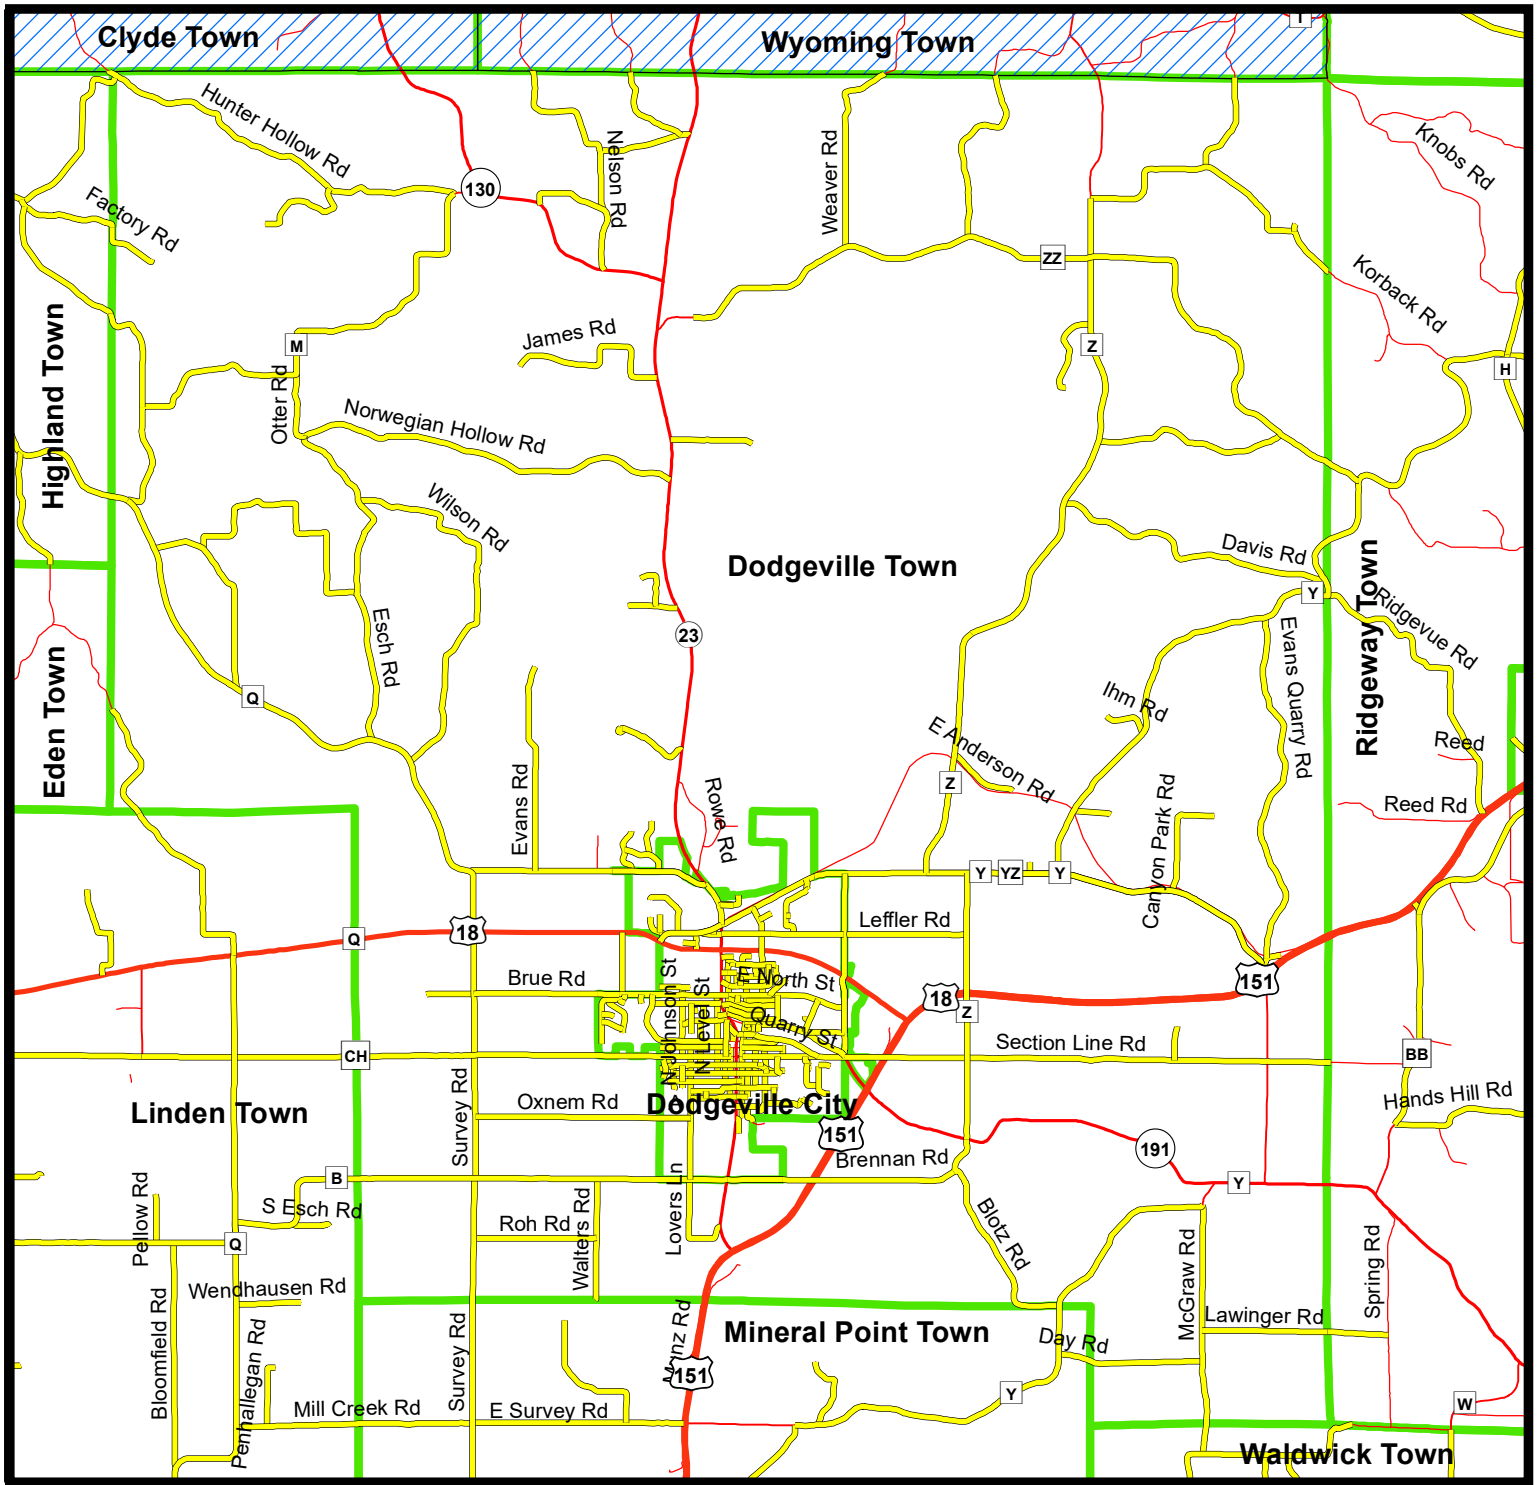

Legend

- ATV/UTV Routes Based on Municipal/County Ordinance
- ATV/UTV Trail (Cheese Country Trail)
- Non-Iowa County Roads (See Appropriate Local Ordinance)
- US Highways (ATV/UTV Prohibited)
- State Roads (ATV/UTV Prohibited)
- County Roads (ATV/UTV Prohibited)
- Local Roads (ATV/UTV Prohibited)
- Municipal Boundaries
- Iowa County Boundary
- Other County Boundaries
- Municipalities without approved ATV/UTV Routes

(Note: No state highways are routes outside of the village/city limits unless specifically noted on these maps)

**Town of Dodgeville
Iowa County, WI**

ATV/UTV Routes Map

Date Prepared: 2/20/2024

Sources: Iowa County Highway Commission (2024),
US Census Tigerline Shapefiles (2021)
Iowa County GIS Data (2021)

This map is not a survey of the actual boundary of any property this map depicts. This map is not a legally recorded map and is not intended to be one. SWWRPC is not responsible for any inaccuracies herein contained.