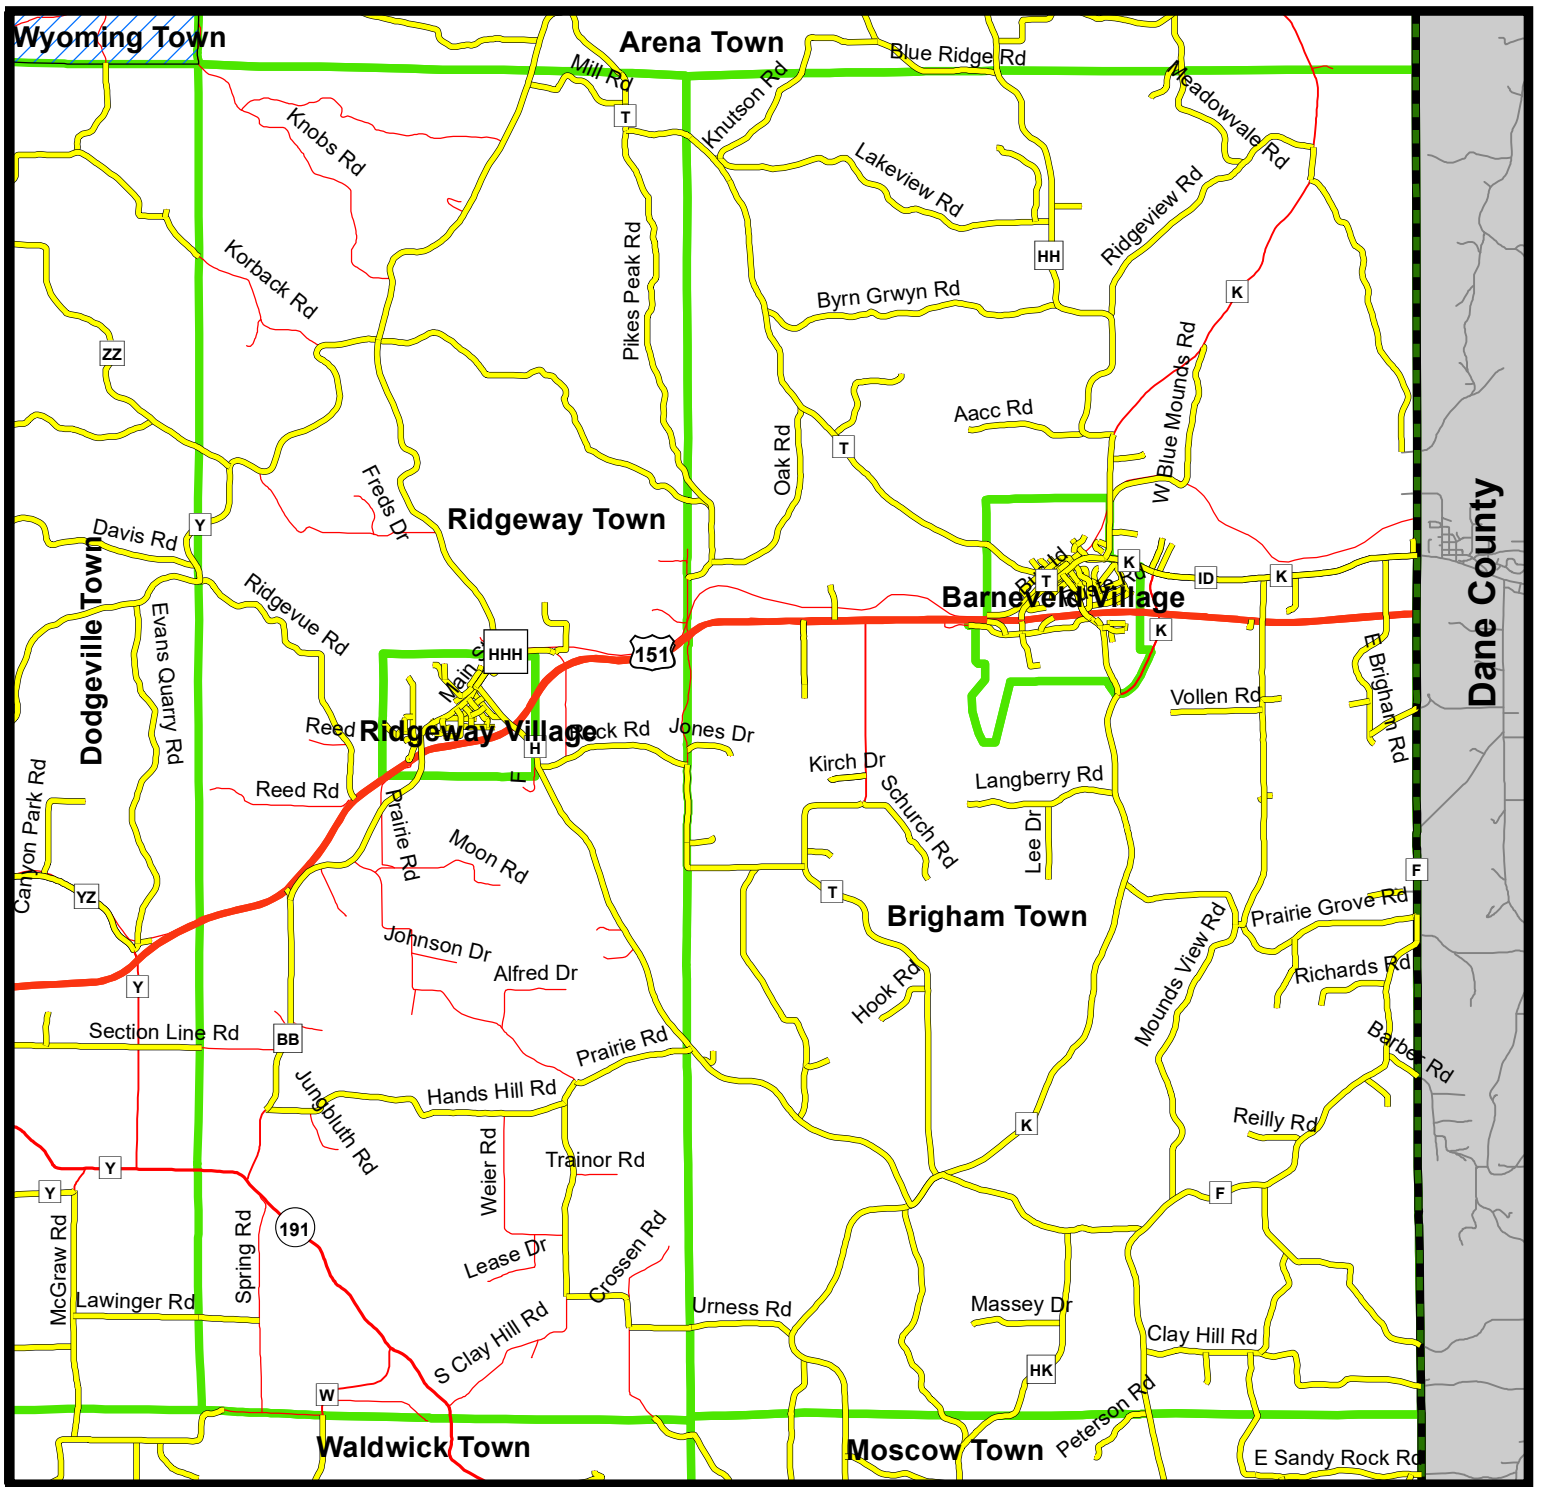

Legend

- ATV/UTV Routes Based on Municipal/County Ordinance
- ATV/UTV Trail (Cheese Country Trail)
- Non-Iowa County Roads (See Appropriate Local Ordinance)
- US Highways (ATV/UTV Prohibited)
- State Roads (ATV/UTV Prohibited)
- County Roads (ATV/UTV Prohibited)
- Local Roads (ATV/UTV Prohibited)
- Municipal Boundaries
- Iowa County Boundary
- Other County Boundaries
- Municipalities without approved ATV/UTV Routes

(Note: No state highways are routes outside of the village/city limits unless specifically noted on these maps)

**Towns of Brigham and Ridgeway
Iowa County, WI**

ATV/UTV Routes Map

Date Prepared: 2/20/2024

Sources: Iowa County Highway Commission (2024),
US Census Tigerline Shapefiles (2021)
Iowa County GIS Data (2021)