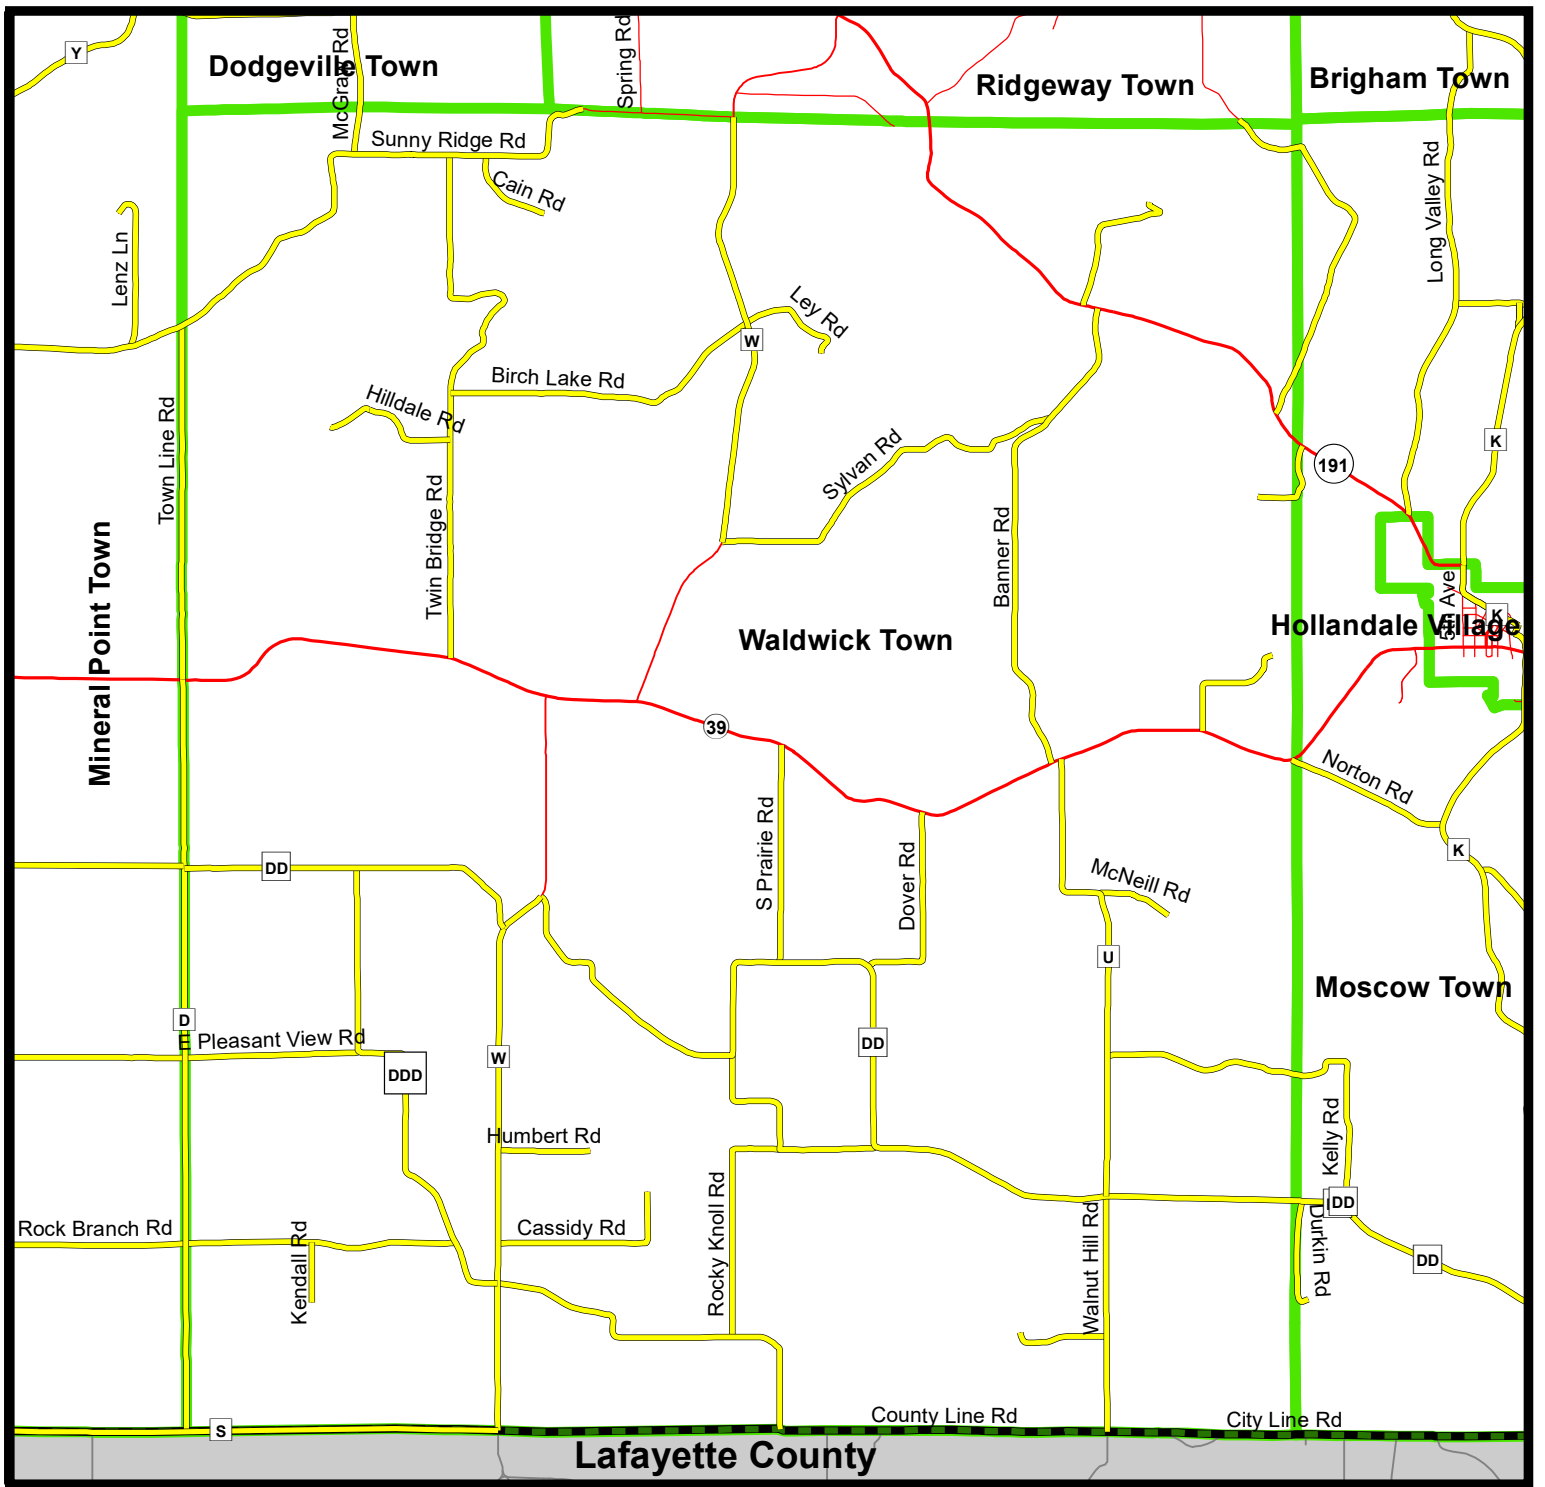

Legend

1. ATV/UTV Routes Based on Municipal/County Ordinance
   - ATV/UTV Trail (Cheese Country Trail)
   - Non-Iowa County Roads (See Appropriate Local Ordinance)
   - US Highways (ATV/UTV Prohibited)
   - State Roads (ATV/UTV Prohibited)
   - County Roads (ATV/UTV Prohibited)
   - Local Roads (ATV/UTV Prohibited)
   - Municipal Boundaries
   - Iowa County Boundary
   - Other County Boundaries
   - Municipalities without approved ATV/UTV Routes
2. (Note: No state highways are routes outside of the village/city limits unless specifically noted on these maps)

**Town of Waldwick
Iowa County, WI**

ATV/UTV Routes Map

Date Prepared: 2/20/2024

Sources: Iowa County Highway Commission (2024),
US Census Tigerline Shapefiles (2021)
Iowa County GIS Data (2021)