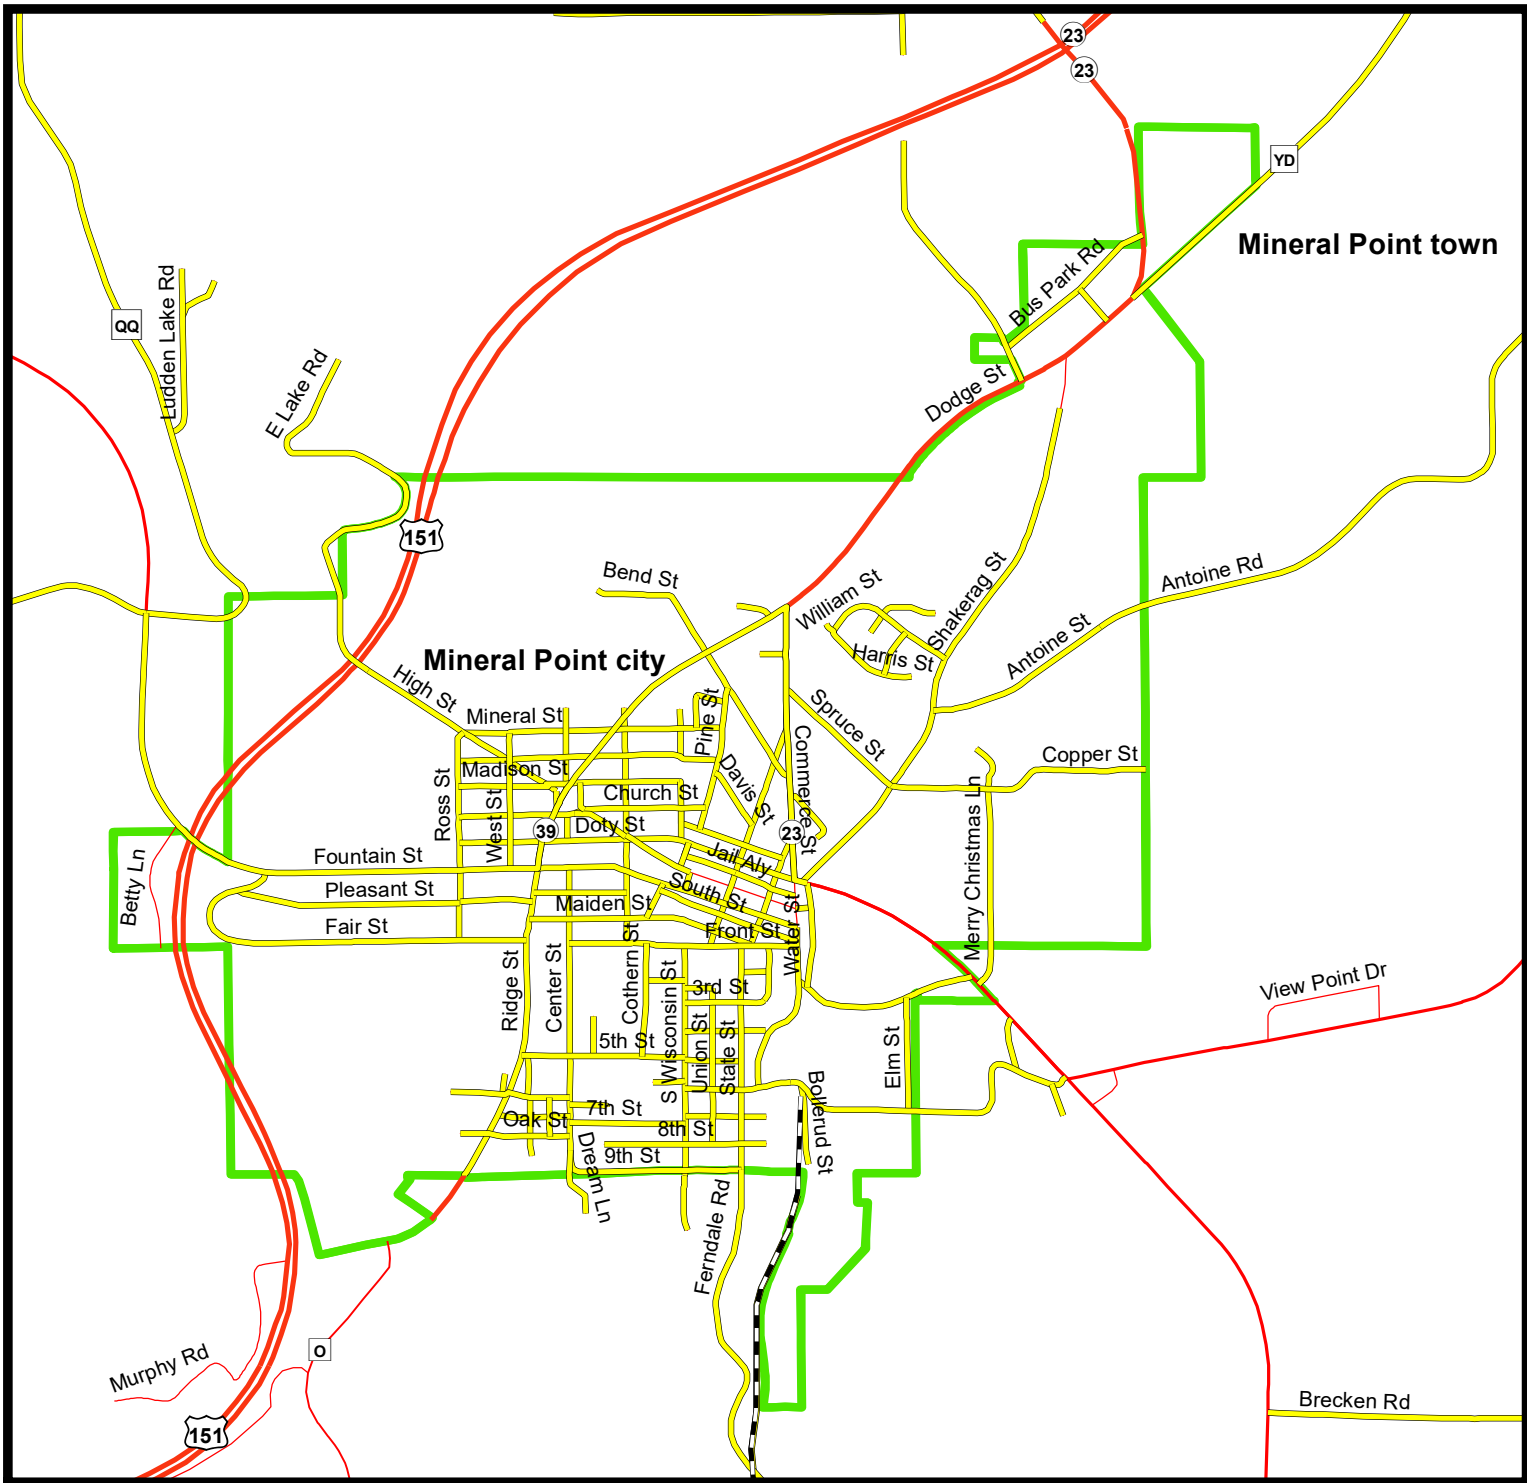

Legend

- ATV/UTV Routes Based on Municipal/County Ordinance
- - - ATV/UTV Trail (Cheese Country Trail)
- Non-Iowa County Roads (See Appropriate Local Ordinance)
- US Highways (ATV/UTV Prohibited)
- State Roads (ATV/UTV Prohibited)
- County Roads (ATV/UTV Prohibited)
- Local Roads (ATV/UTV Prohibited)
- Municipal Boundaries
- Iowa County Boundary
- Other County Boundaries
- Municipalities without approved ATV/UTV Routes

(Note: No state highways are routes outside of the village/city limits unless specifically noted on these maps)

City of Mineral Point Iowa County, WI

ATV/UTV Routes Map

Date Prepared: 2/20/2024

Sources: Iowa County Highway Commission (2024),
US Census Tigerline Shapefiles (2021)
Iowa County GIS Data (2021)

This map is not a survey of the actual boundary of any property this map depicts. This map is not a legally recorded map and is not intended to be one. SWWRPC is not responsible for any inaccuracies herein contained.