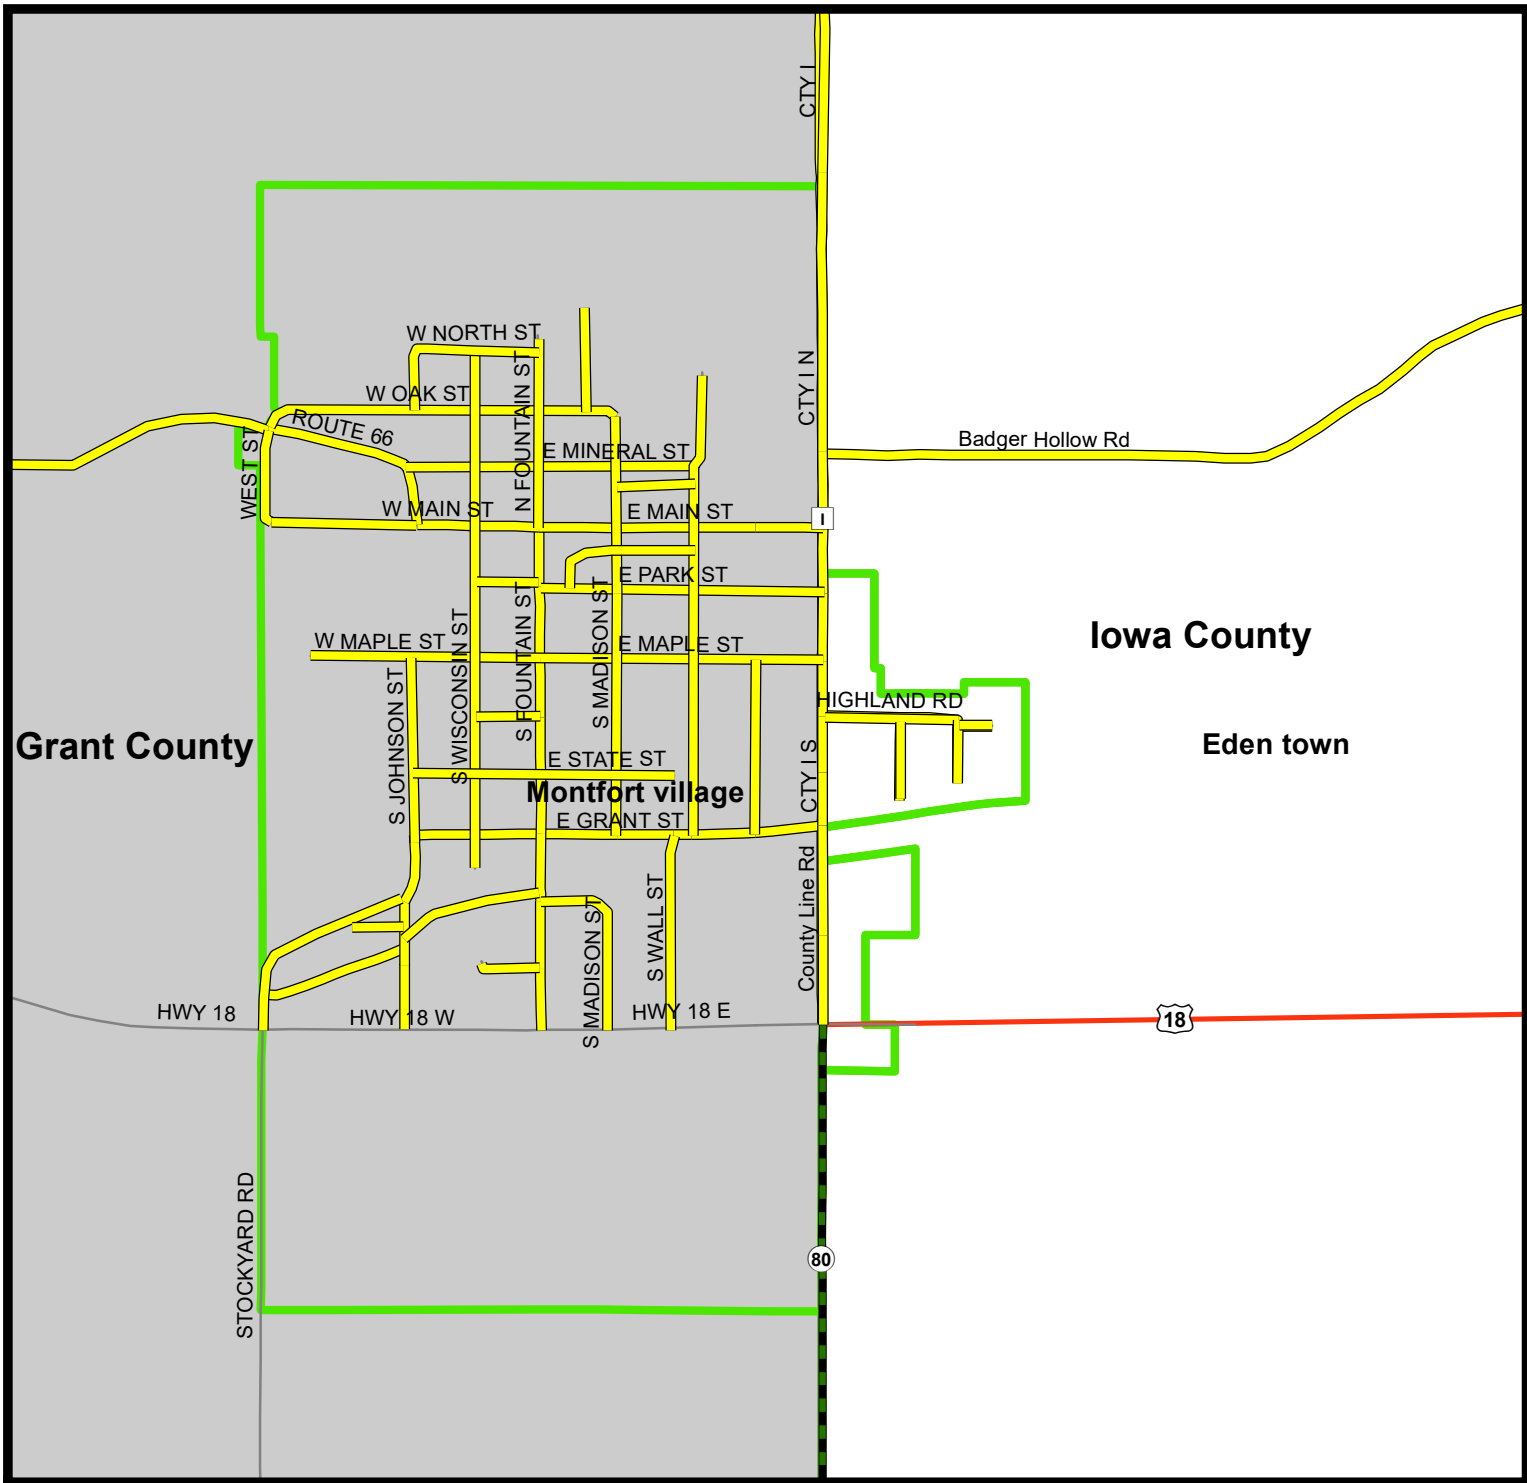

Legend

- ATV/UTV Routes Based on Municipal/County Ordinance
- ATV/UTV Trail (Cheese Country Trail)
- Non-Iowa County Roads (See Appropriate Local Ordinance)
- US Highways (ATV/UTV Prohibited)
- State Roads (ATV/UTV Prohibited)
- County Roads (ATV/UTV Prohibited)
- Local Roads (ATV/UTV Prohibited)
- Municipal Boundaries
- Iowa County Boundary
- Other County Boundaries
- Municipalities without approved ATV/UTV Routes

(Note: No state highways are routes outside of the village/city limits unless specifically noted on these maps)

**Village of Montfort
Iowa County, WI**

ATV/UTV Routes Map

Date Prepared: 2/20/2024

Sources: Iowa County Highway Commission (2024),
US Census Tigerline Shapefiles (2021)
Iowa County GIS Data (2021)

This map is not a survey of the actual boundary of any property this map depicts. This map is not a legally recorded map and is not intended to be one. SWWRPC is not responsible for any inaccuracies herein contained.