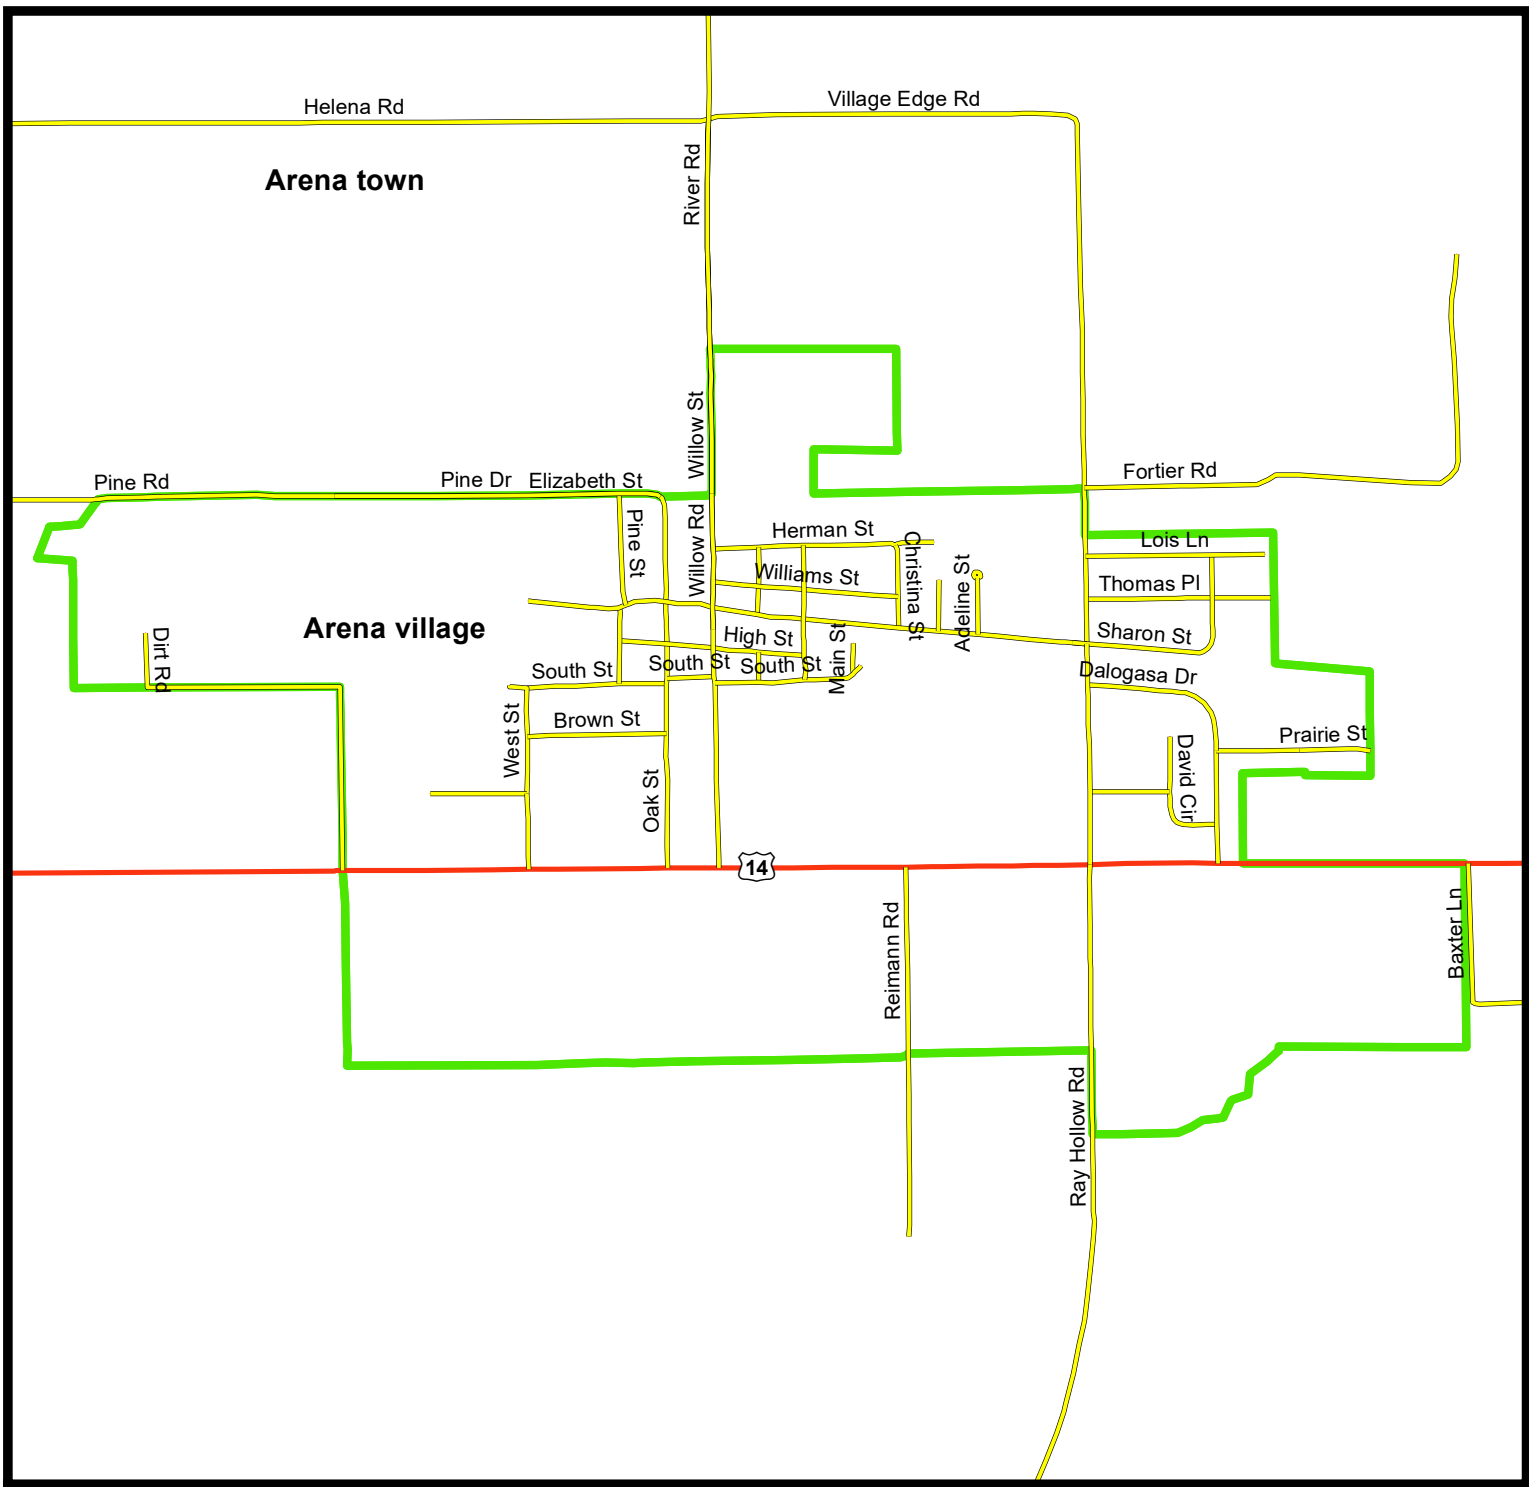

Legend

- ATV/UTV Routes Based on Municipal/County Ordinance
- ATV/UTV Trail (Cheese Country Trail)
- Non-Iowa County Roads (See Appropriate Local Ordinance)
- US Highways (ATV/UTV Prohibited)
- State Roads (ATV/UTV Prohibited)
- County Roads (ATV/UTV Prohibited)
- Local Roads (ATV/UTV Prohibited)
- Municipal Boundaries
- Iowa County Boundary
- Other County Boundaries
- Municipalities without approved ATV/UTV Routes

(Note: No state highways are routes outside of the village/city limits unless specifically noted on these maps)

**Village of Arena
Iowa County, WI**

ATV/UTV Routes Map

Date Prepared: 2/20/2024

Sources: Iowa County Highway Commission (2024),
US Census Tigerline Shapefiles (2021)
Iowa County GIS Data (2021)