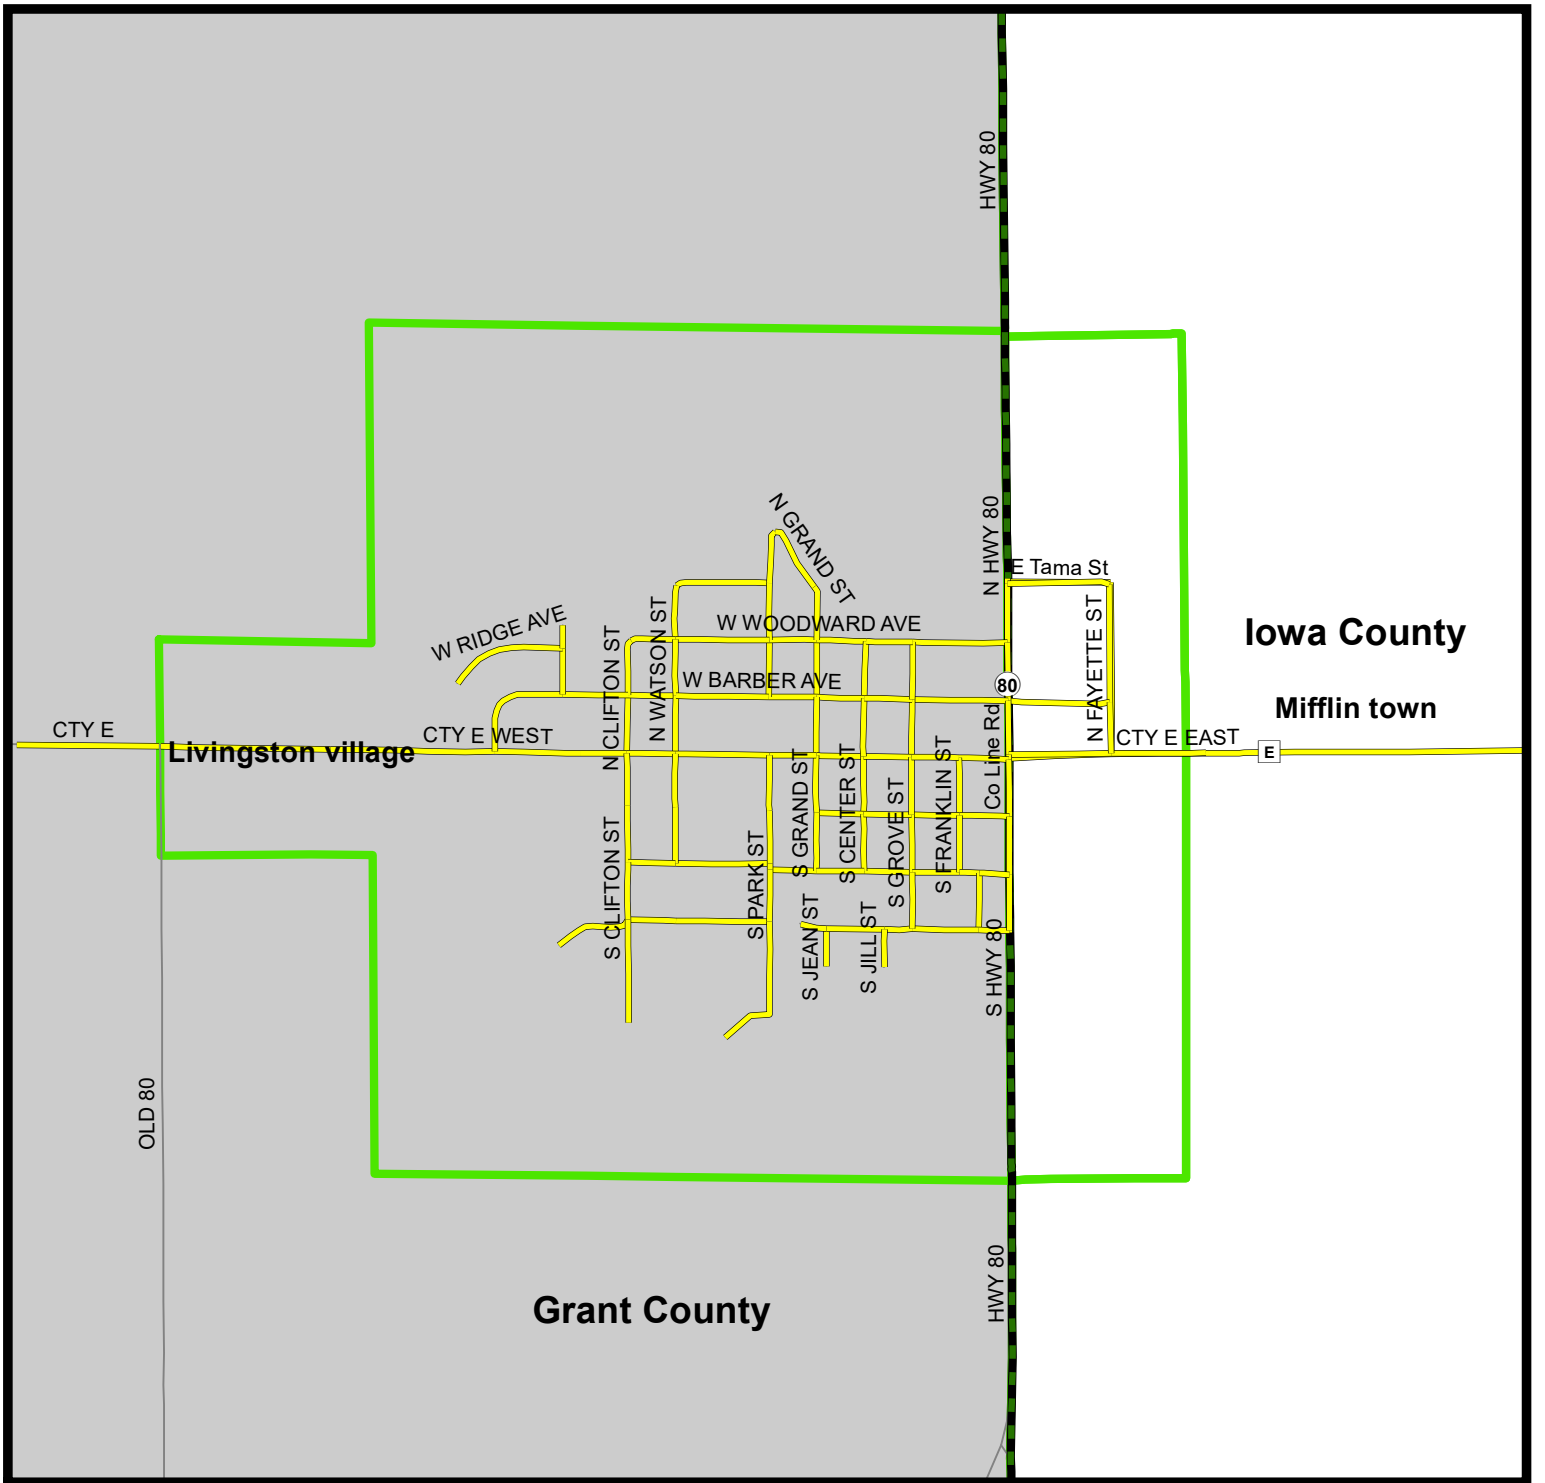

(Note: No state highways are routes outside of the village/city limits unless specifically noted on these maps)

Village of Avoca Iowa County, WI

ATV/UTV Routes Map

Date Prepared: 2/20/2024

Sources: Iowa County Highway Commission (2024),
US Census Tigerline Shapefiles (2021)
Iowa County GIS Data (2021)

(Note: No state highways are routes outside of the village/city limits unless specifically noted on these maps)

**Village of Linden
Iowa County, WI**

ATV/UTV Routes Map

Date Prepared: 2/20/2024

Sources: Iowa County Highway Commission (2024),
US Census Tigerline Shapefiles (2021)
Iowa County GIS Data (2021)

This map is not a survey of the actual boundary of any property this map depicts. This map is not a legally recorded map and is not intended to be one. SWWRPC is not responsible for any inaccuracies herein contained.