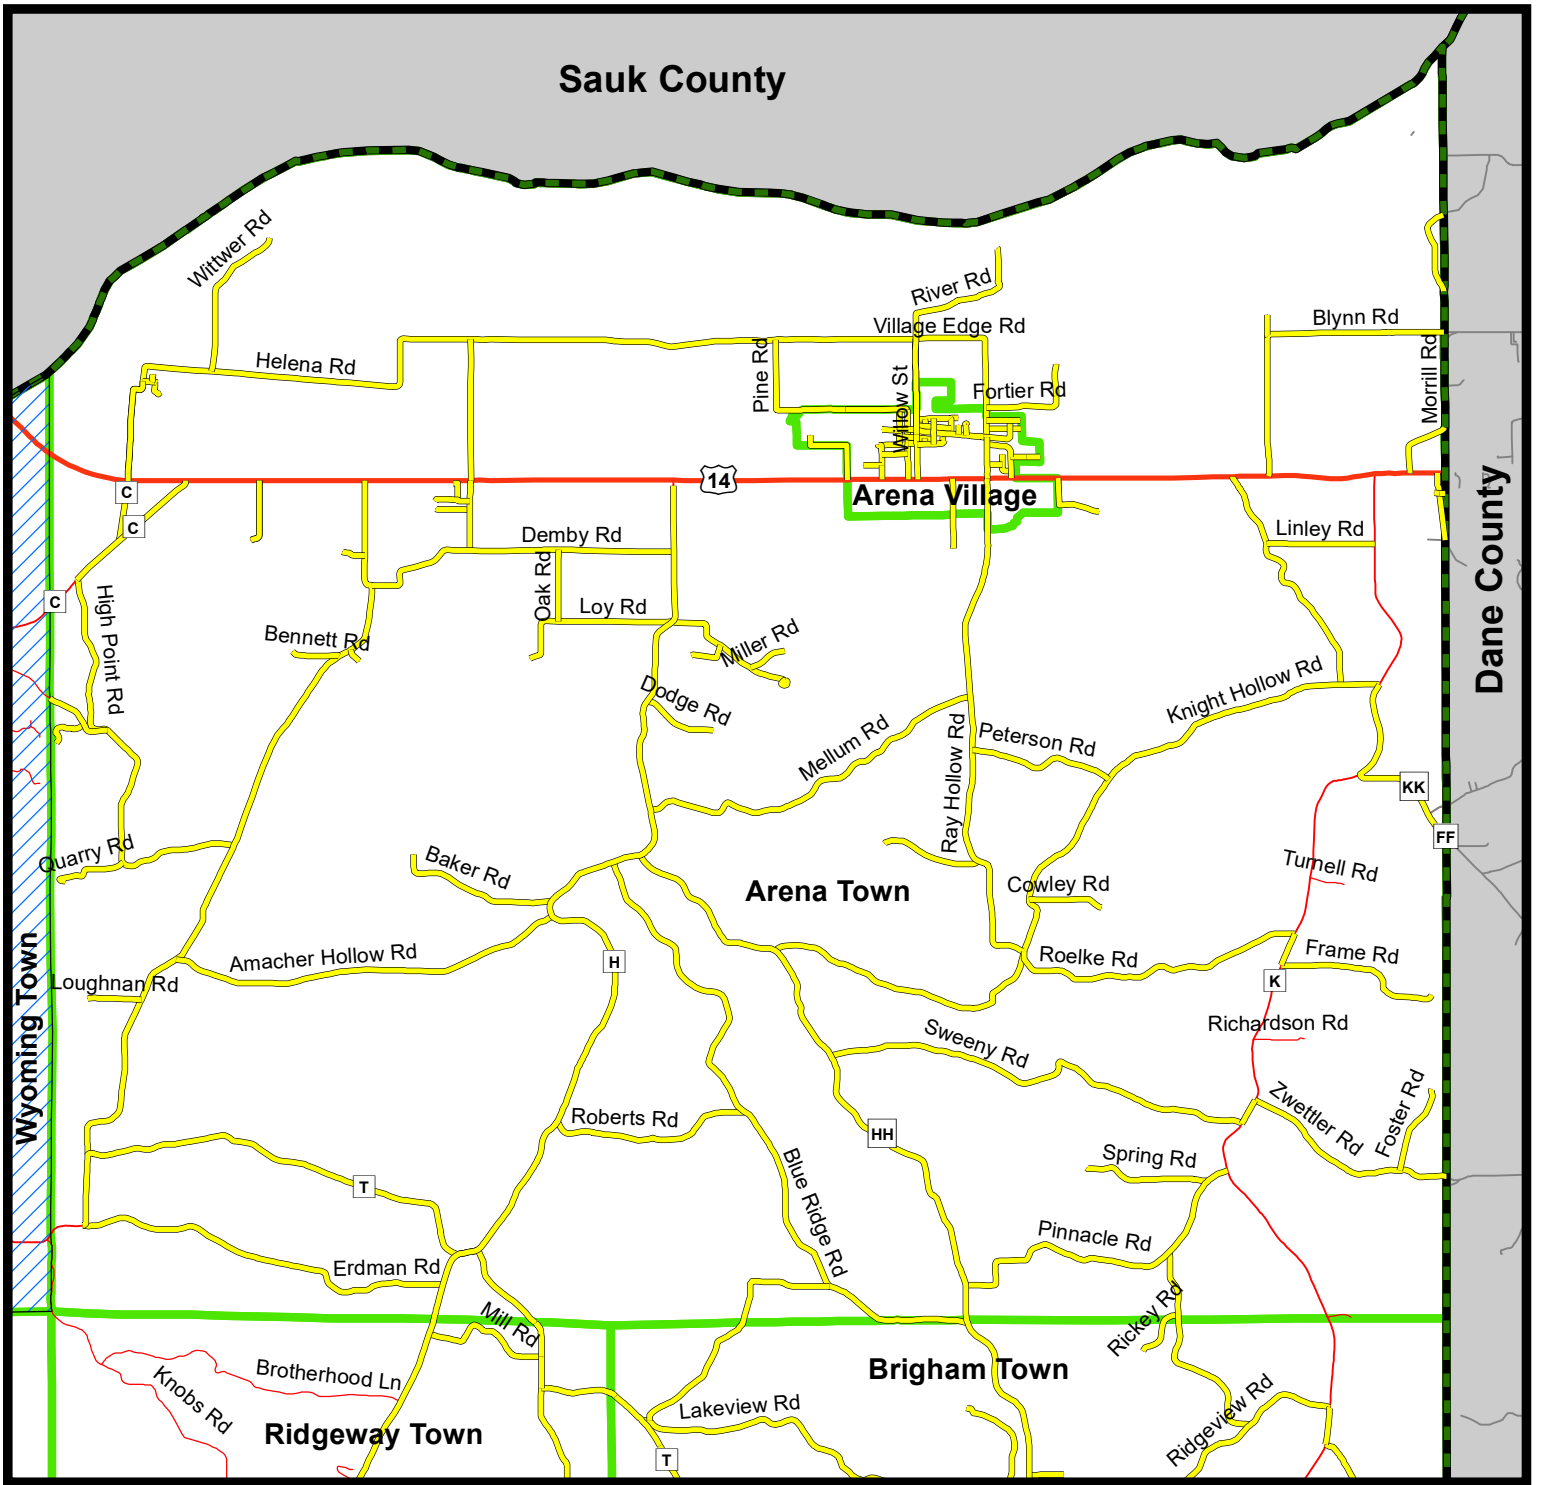

Sauk County

Dane County

Wyoming Town

Legend

- ATV/UTV Routes Based on Municipal/County Ordinance
- ATV/UTV Trail (Cheese Country Trail)
- Non-Iowa County Roads (See Appropriate Local Ordinance)
- US Highways (ATV/UTV Prohibited)
- State Roads (ATV/UTV Prohibited)
- County Roads (ATV/UTV Prohibited)
- Local Roads (ATV/UTV Prohibited)
- Municipal Boundaries
- Iowa County Boundary
- Other County Boundaries
- Municipalities without approved ATV/UTV Routes

(Note: No state highways are routes outside of the village/city limits unless specifically noted on these maps)

Town of Arena Iowa County, WI

ATV/UTV Routes Map

Date Prepared: 2/20/2024

Sources: Iowa County Highway Commission (2024),
US Census Tigerline Shapefiles (2021)
Iowa County GIS Data (2021)

This map is not a survey of the actual boundary of any property this map depicts. This map is not a legally recorded map and is not intended to be one. SWWRPC is not responsible for any inaccuracies herein contained.