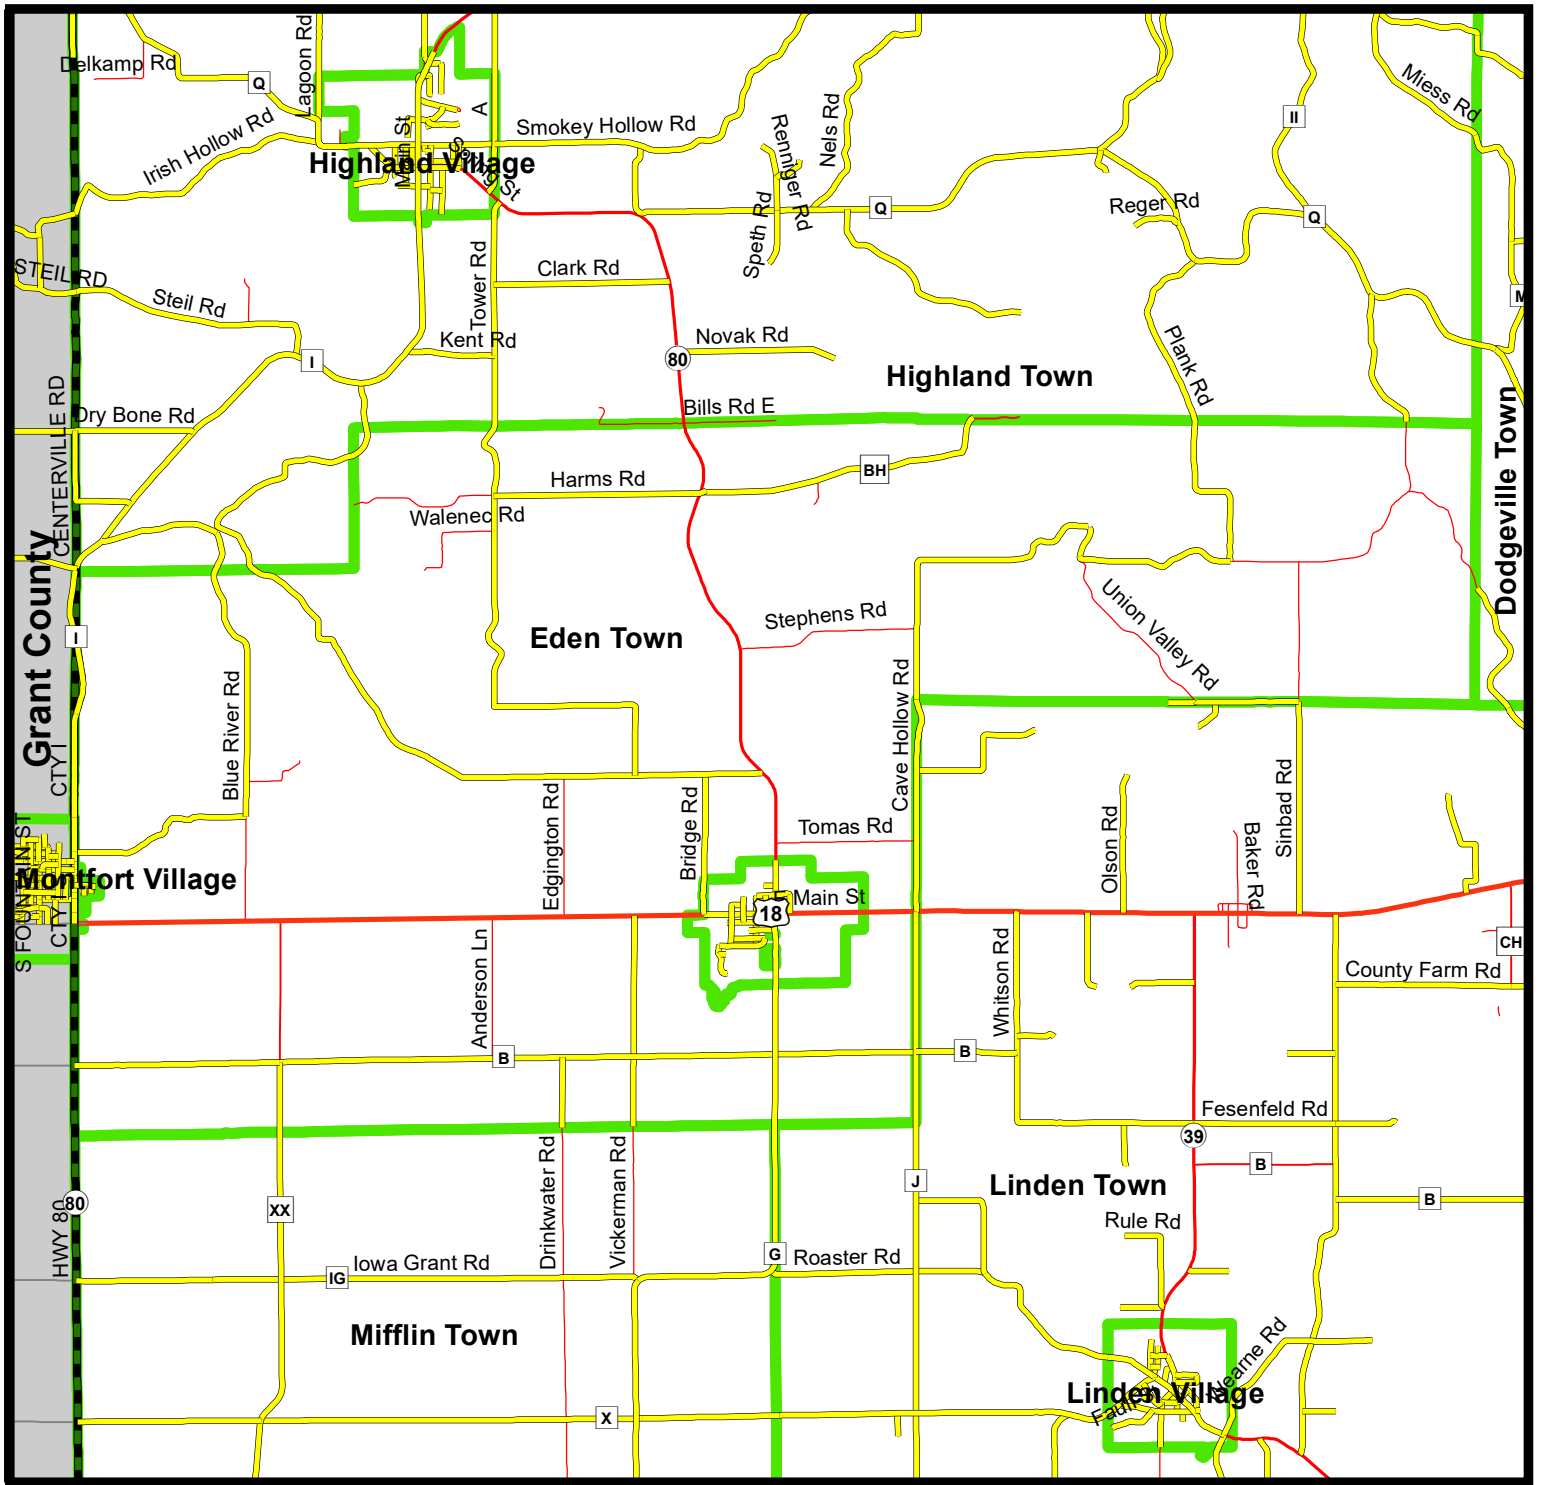

Legend

1. ATV/UTV Routes Based on Municipal/County Ordinance
   - ATV/UTV Trail (Cheese Country Trail)
   - Non-Iowa County Roads (See Appropriate Local Ordinance)
   - US Highways (ATV/UTV Prohibited)
   - State Roads (ATV/UTV Prohibited)
   - County Roads (ATV/UTV Prohibited)
   - Local Roads (ATV/UTV Prohibited)
   - Municipal Boundaries
   - Iowa County Boundary
   - Other County Boundaries
   - Municipalities without approved ATV UTV Routes
2. (Note: No state highways are routes outside of the village/city limits unless specifically noted on these maps)

Town of Eden Iowa County, WI

ATV/UTV Routes Map

Date Prepared: 2/20/2024

Sources: Iowa County Highway Commission (2024),
US Census Tigerline Shapefiles (2021)
Iowa County GIS Data (2021)

This map is not a survey of the actual boundary of any property this map depicts. This map is not a legally recorded map and is not intended to be one. SWWRPC is not responsible for any inaccuracies herein contained.