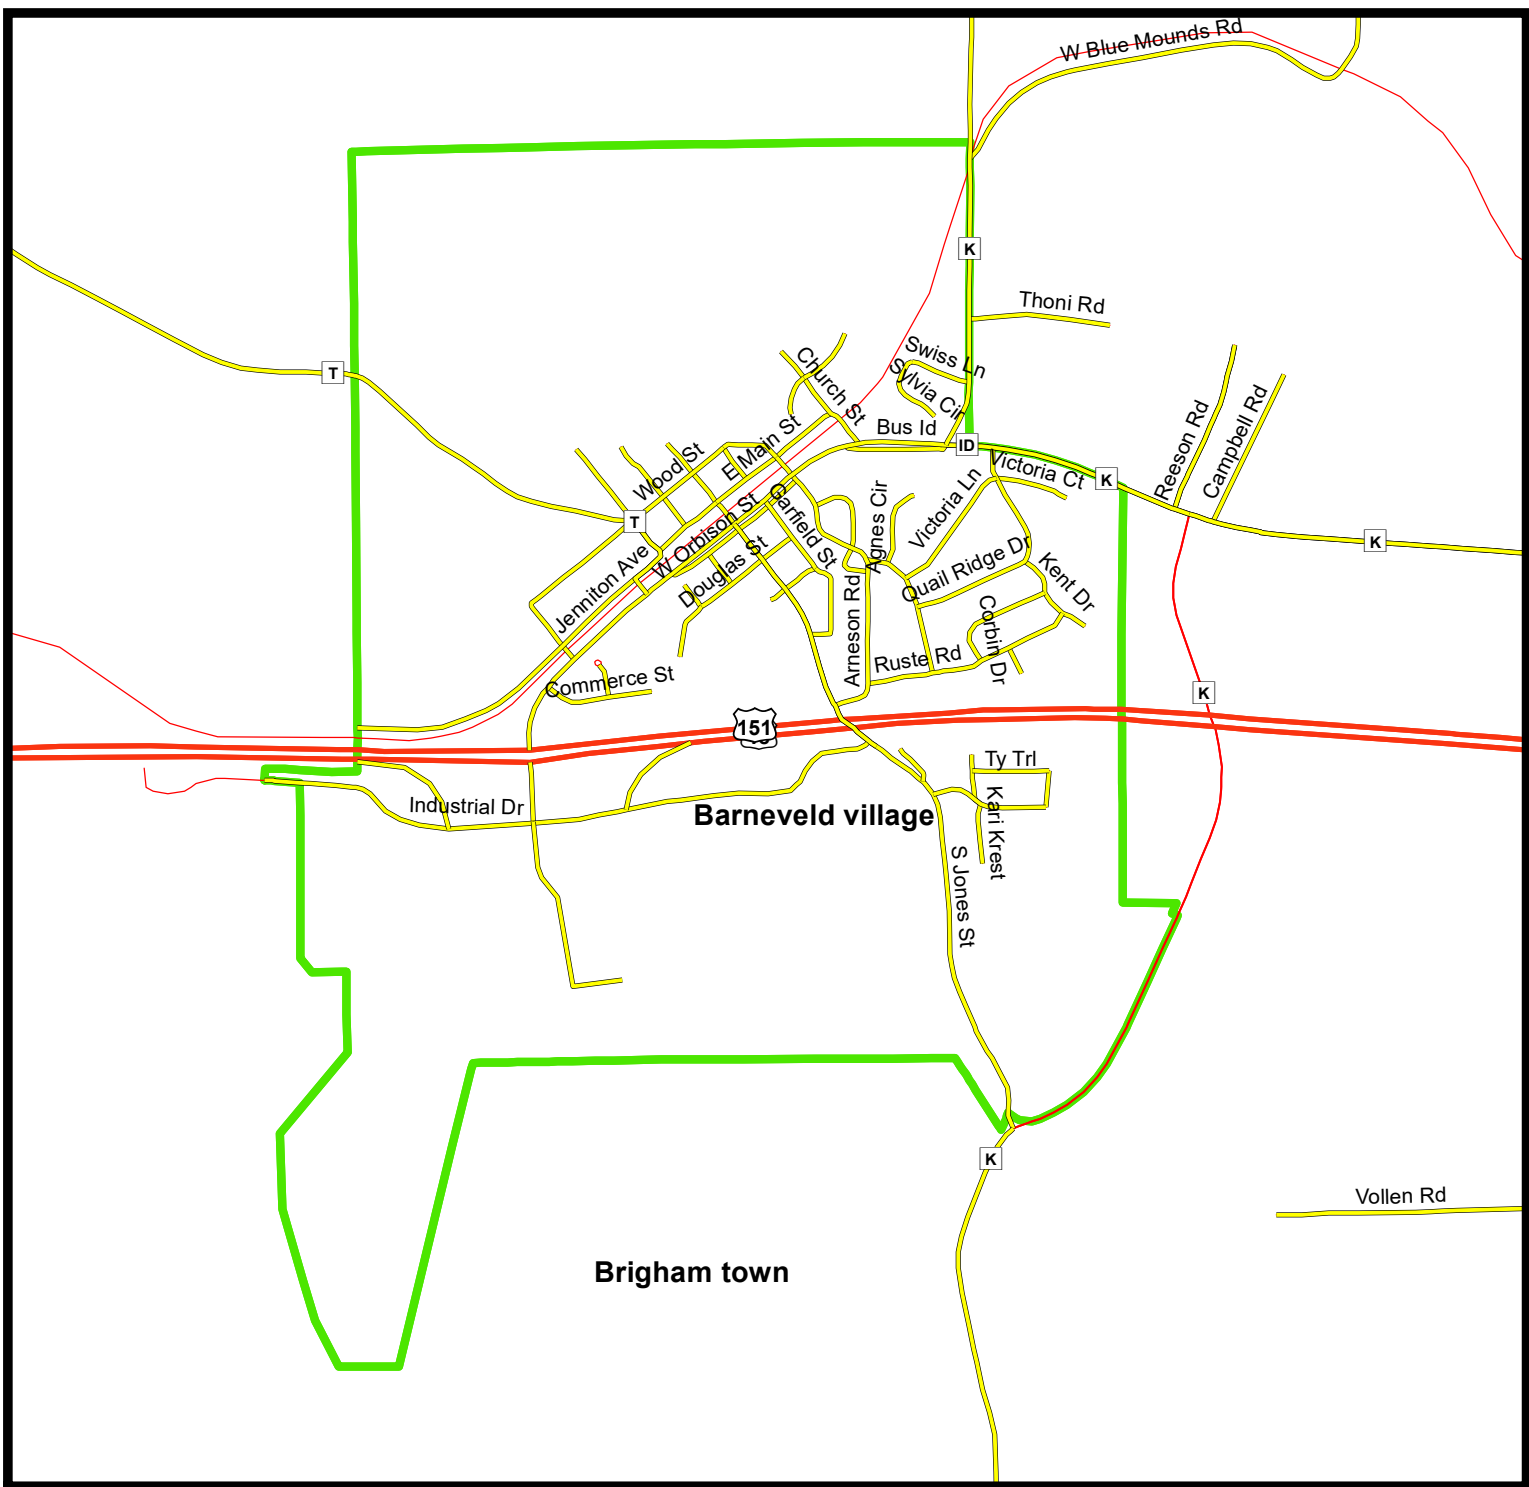

Legend

- ATV/UTV Routes Based on Municipal/County Ordinance
- ATV/UTV Trail (Cheese Country Trail)
- Non-Iowa County Roads (See Appropriate Local Ordinance)
- US Highways (ATV/UTV Prohibited)
- State Roads (ATV/UTV Prohibited)
- County Roads (ATV/UTV Prohibited)
- Local Roads (ATV/UTV Prohibited)
- Municipal Boundaries
- Iowa County Boundary
- Other County Boundaries
- Municipalities without approved ATV/UTV Routes

(Note: No state highways are routes outside of the village/city limits unless specifically noted on these maps)

**Village of Barneveld
Iowa County, WI
ATV/UTV Routes Map**

Date Prepared: 2/20/2024

Sources: Iowa County Highway Commission (2024),
US Census Tigerline Shapefiles (2021)
Iowa County GIS Data (2021)