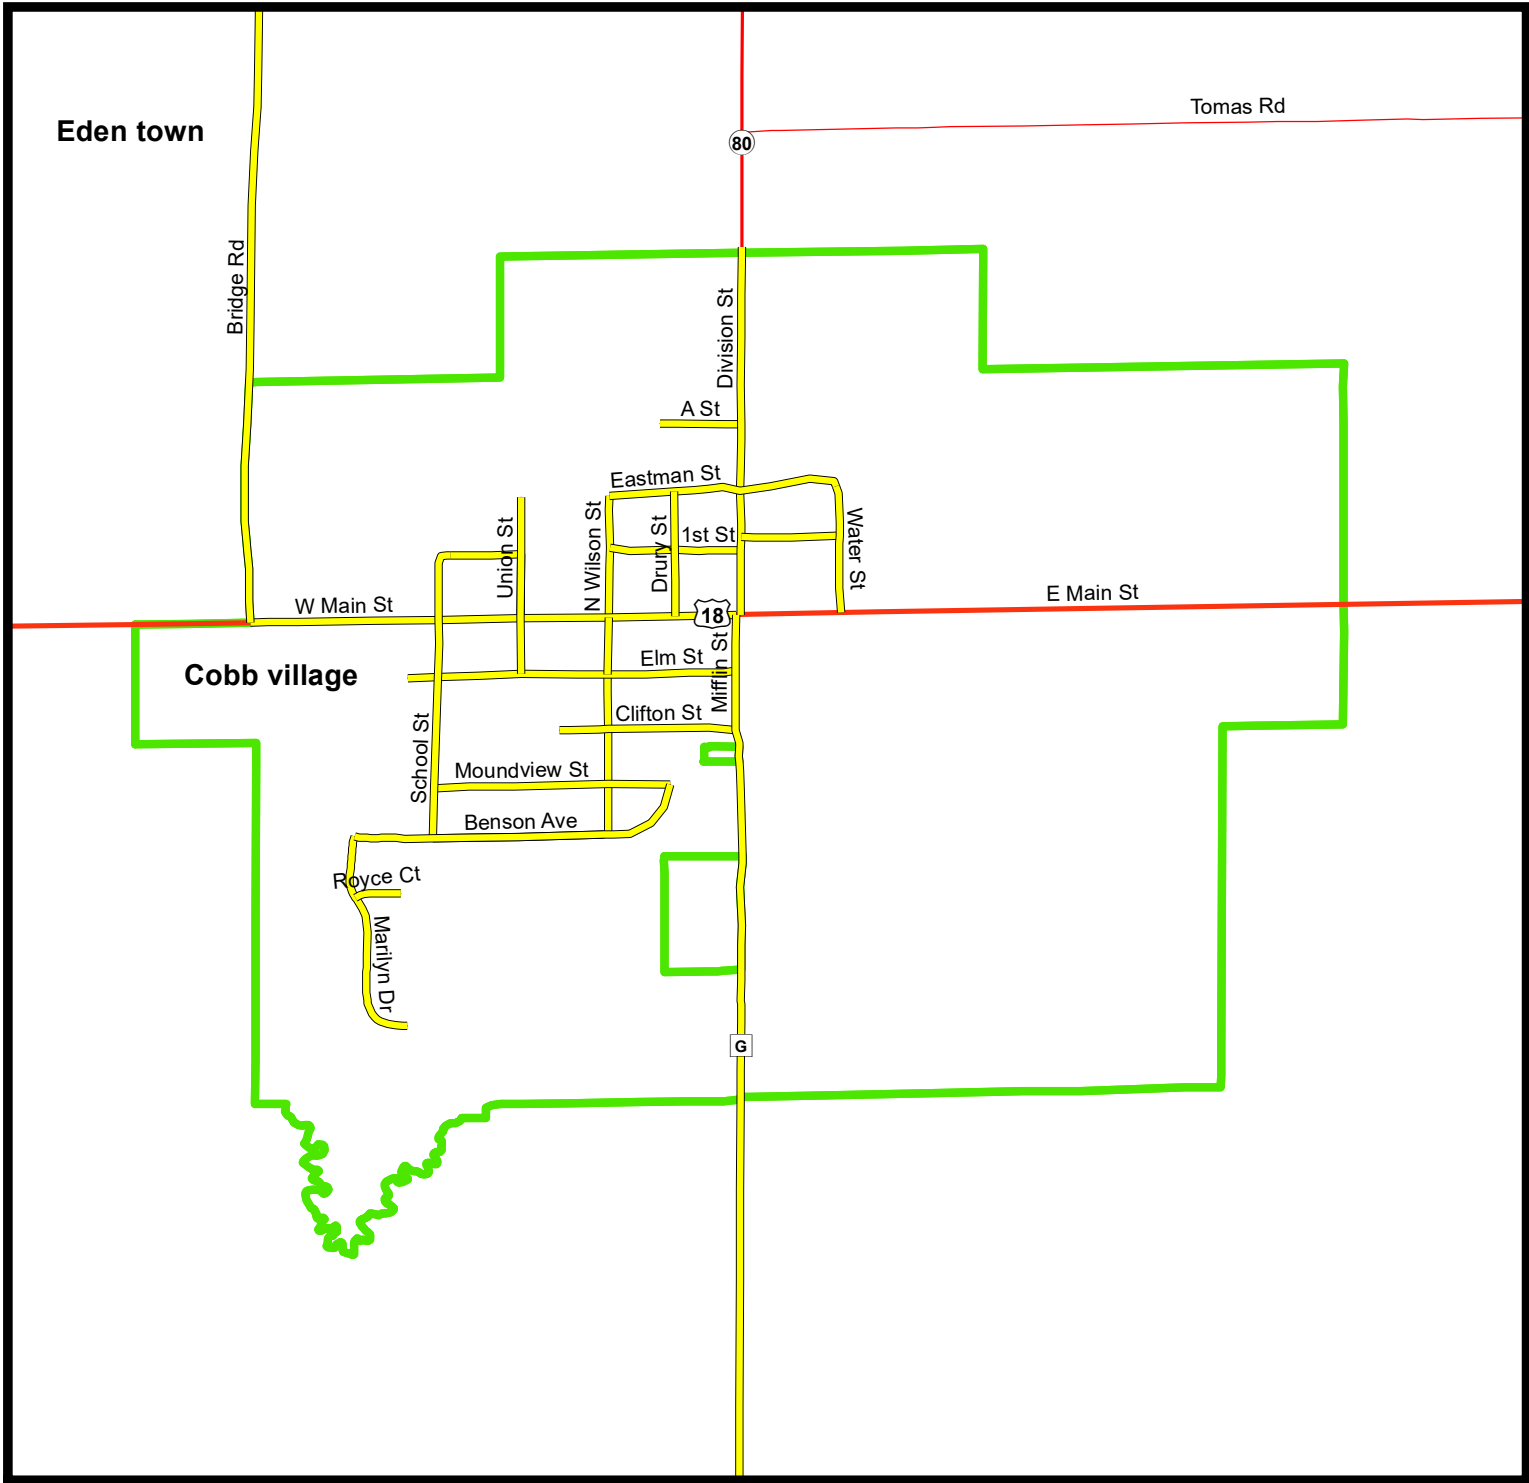

Legend

- ATV/UTV Routes Based on Municipal/County Ordinance
- ATV/UTV Trail (Cheese Country Trail)
- Non-Iowa County Roads (See Appropriate Local Ordinance)
- US Highways (ATV/UTV Prohibited)
- State Roads (ATV/UTV Prohibited)
- County Roads (ATV/UTV Prohibited)
- Local Roads (ATV/UTV Prohibited)
- Municipal Boundaries
- Iowa County Boundary
- Other County Boundaries
- Municipalities without approved ATV/UTV Routes

(Note: No state highways are routes outside of the village/city limits unless specifically noted on these maps)

**Village of Cobb
Iowa County, WI**

ATV/UTV Routes Map

Date Prepared: 2/20/2024

Sources: Iowa County Highway Commission (2024),
US Census Tigerline Shapefiles (2021)
Iowa County GIS Data (2021)