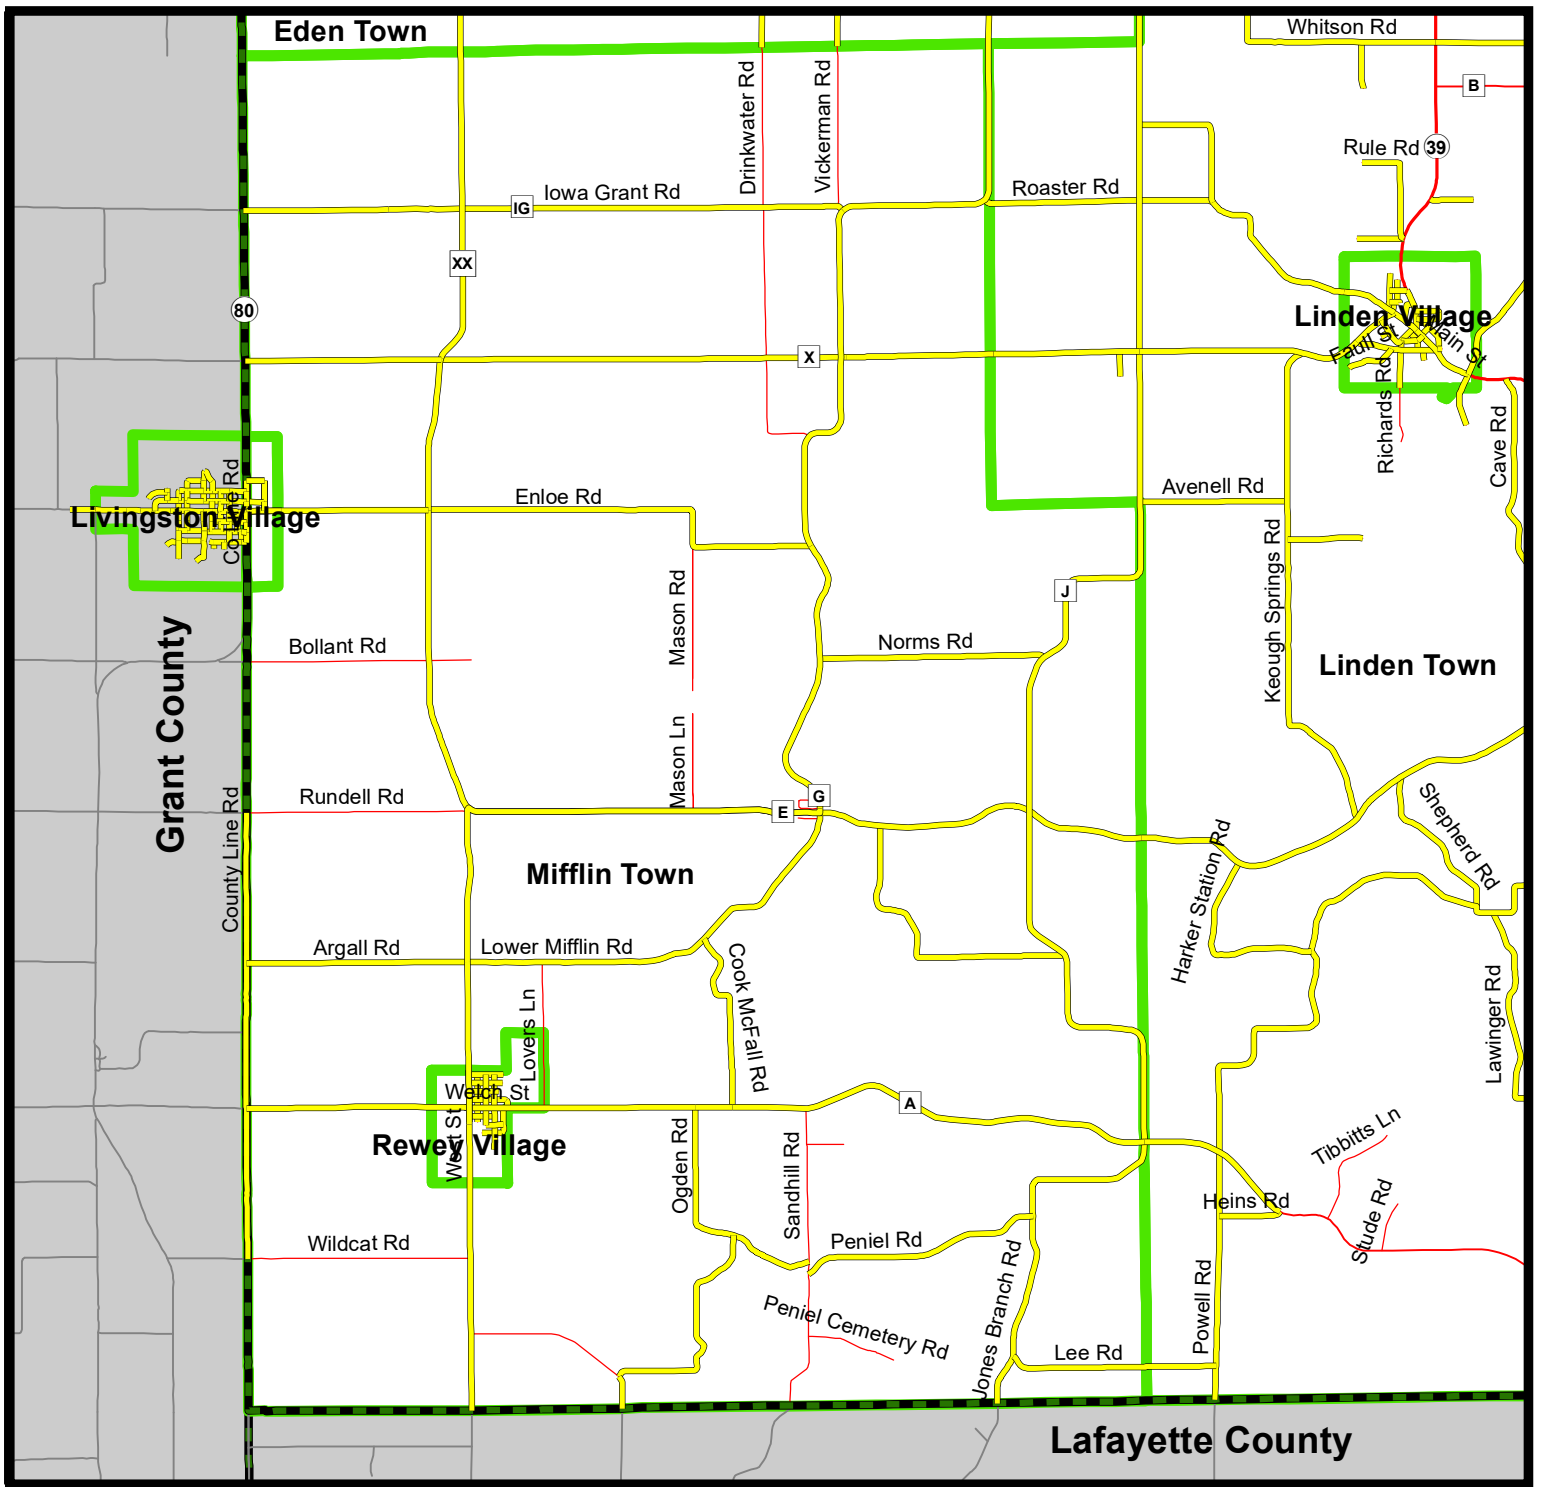

**Town of Linden
Iowa County, WI**

ATV/UTV Routes Map

Date Prepared: 2/20/2024

Sources: Iowa County Highway Commission (2024),
US Census Tigerline Shapefiles (2021)
Iowa County GIS Data (2021)

This map is not a survey of the actual boundary of any property this map depicts. This map is not a legally recorded map and is not intended to be one. SWWRPC is not responsible for any inaccuracies herein contained.