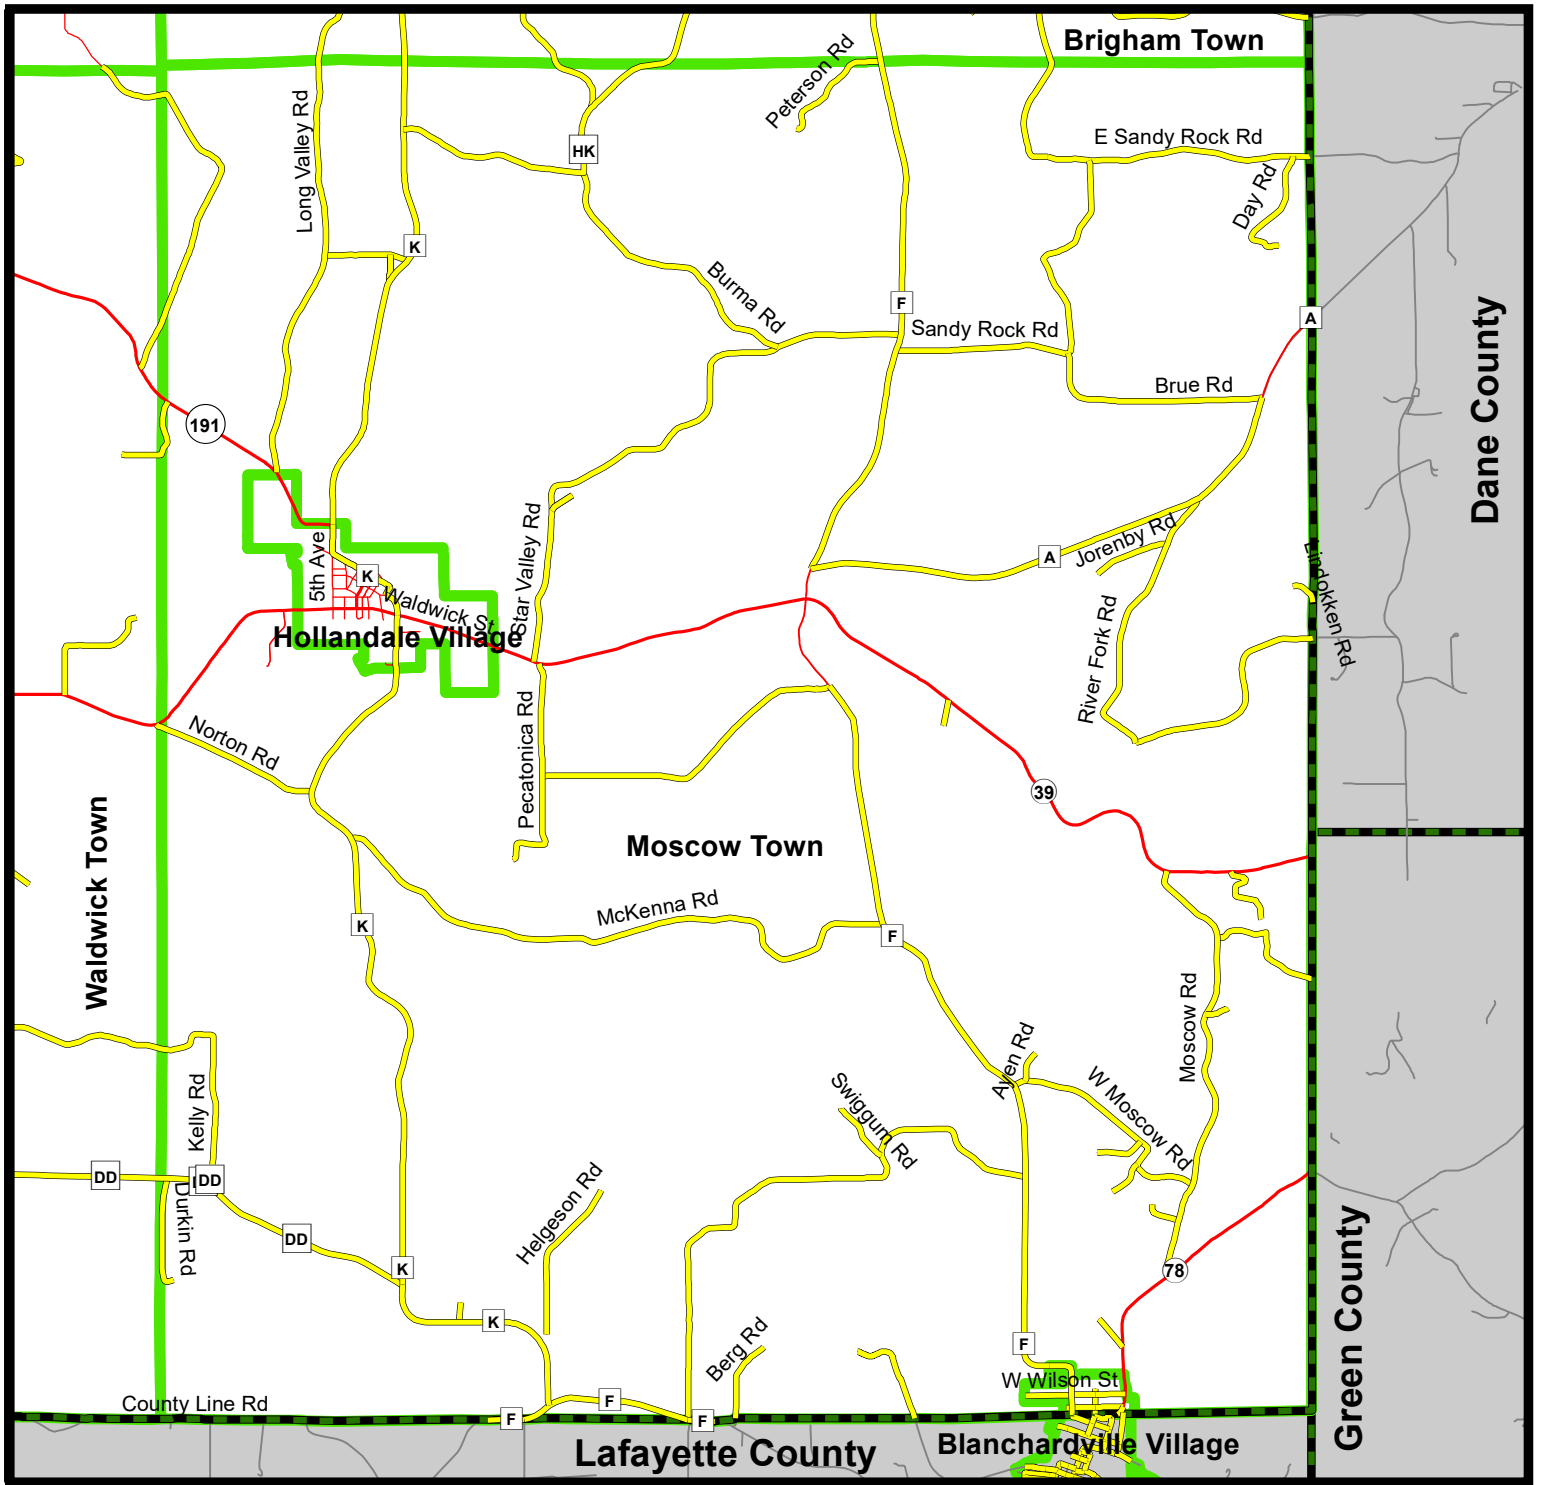

Legend

- ATV/UTV Routes Based on Municipal/County Ordinance
- ATV/UTV Trail (Cheese Country Trail)
- Non-Iowa County Roads (See Appropriate Local Ordinance)
- US Highways (ATV/UTV Prohibited)
- State Roads (ATV/UTV Prohibited)
- County Roads (ATV/UTV Prohibited)
- Local Roads (ATV/UTV Prohibited)
- Municipal Boundaries
- Iowa County Boundary
- Other County Boundaries
- Municipalities without approved ATV/UTV Routes

(Note: No state highways are routes outside of the village/city limits unless specifically noted on these maps)

Town of Moscow Iowa County, WI

ATV/UTV Routes Map

Date Prepared: 2/20/2024

Sources: Iowa County Highway Commission (2024),
US Census Tigerline Shapefiles (2021)
Iowa County GIS Data (2021)

This map is not a survey of the actual boundary of any property this map depicts. This map is not a legally recorded map and is not intended to be one. SWWRPC is not responsible for any inaccuracies herein contained.