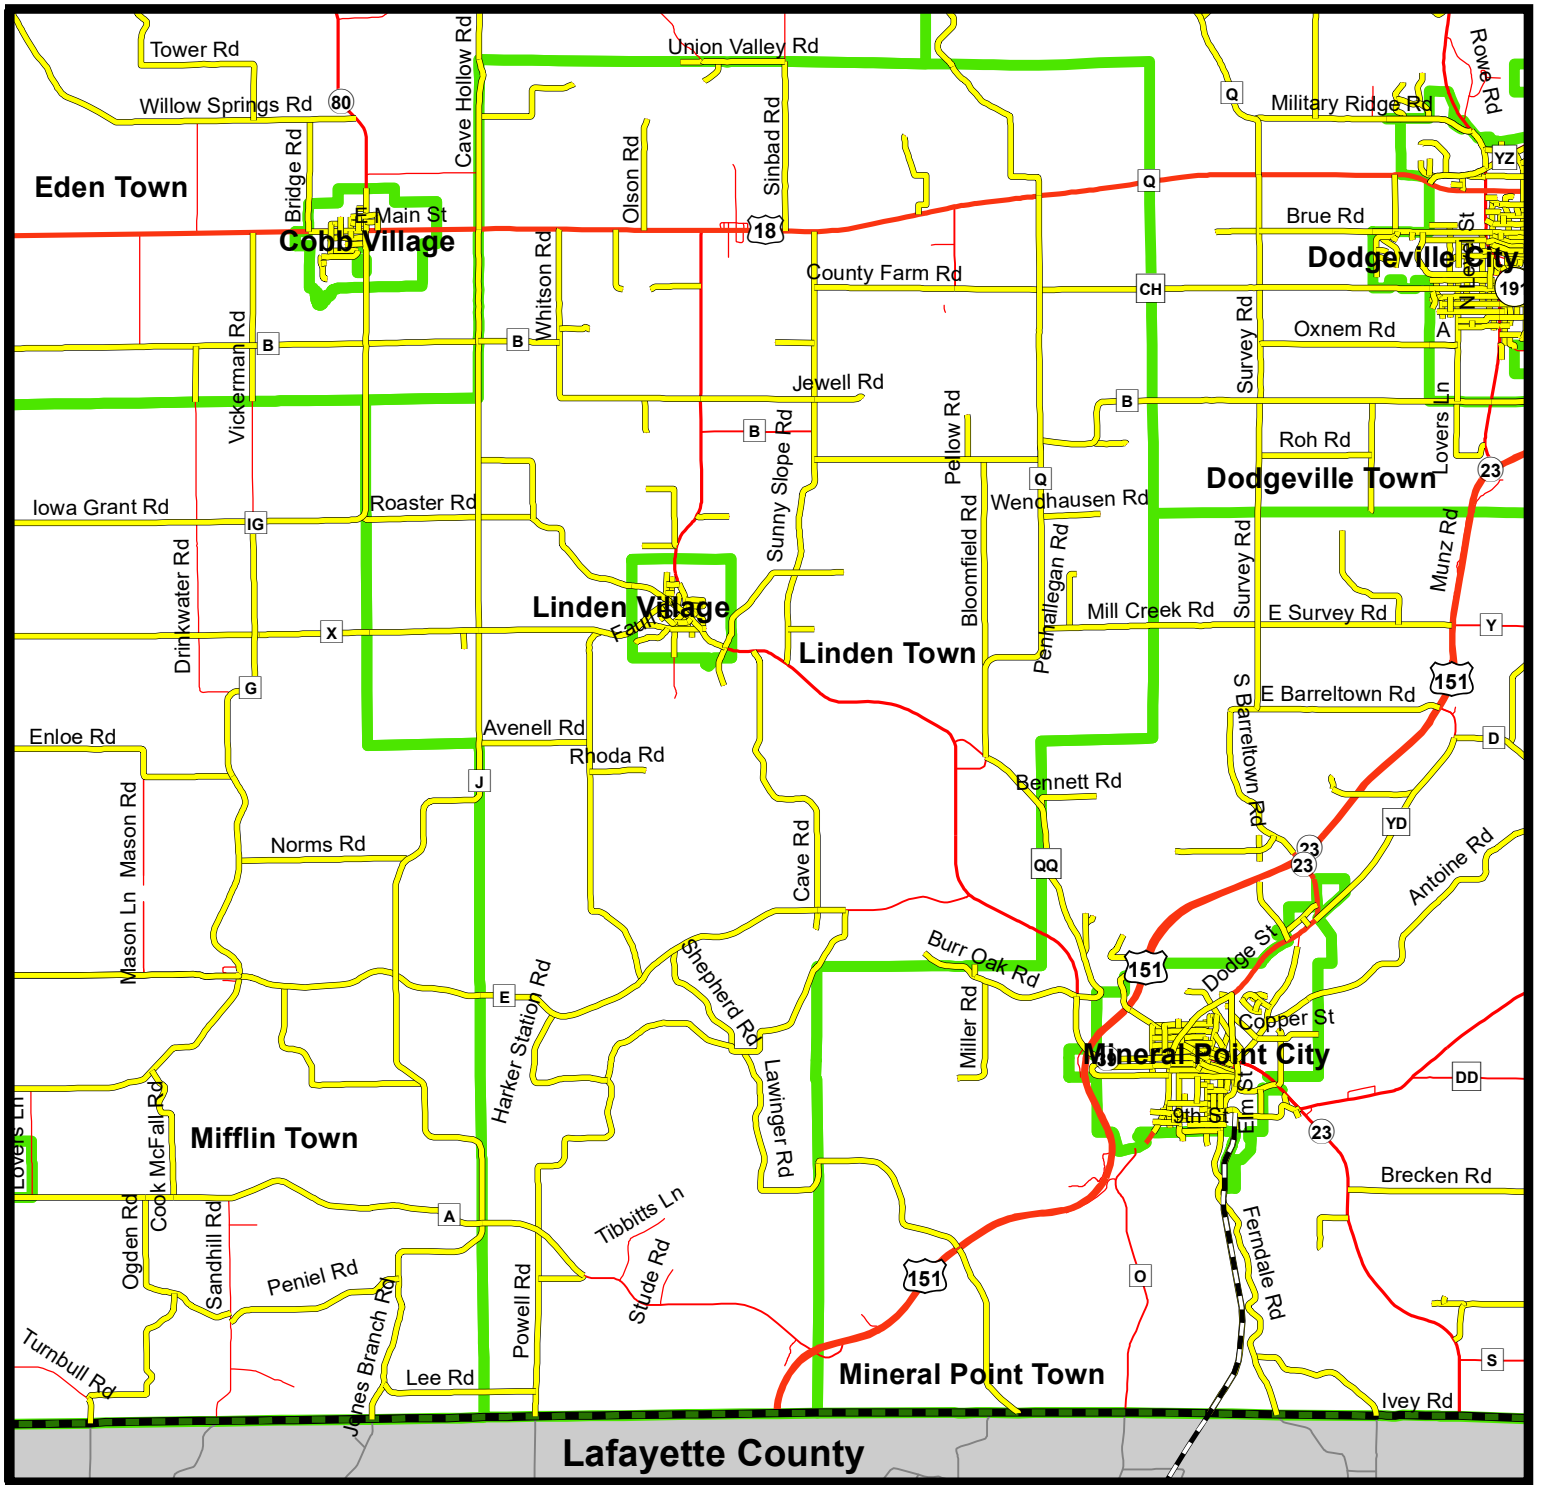

Legend

1. ATV/UTV Routes Based on Municipal/County Ordinance
   - ATV/UTV Trail (Cheese Country Trail)
   - Non-Iowa County Roads (See Appropriate Local Ordinance)
   - US Highways (ATV/UTV Prohibited)
   - State Roads (ATV/UTV Prohibited)
   - County Roads (ATV/UTV Prohibited)
   - Local Roads (ATV/UTV Prohibited)
   - Municipal Boundaries
   - Iowa County Boundary
   - Other County Boundaries
   - Municipalities without approved ATV/UTV Routes
2. (Note: No state highways are routes outside of the village/city limits unless specifically noted on these maps)

**Town of Linden
Iowa County, WI**

ATV/UTV Routes Map

Date Prepared: 2/20/2024

Sources: Iowa County Highway Commission (2024),
US Census Tigerline Shapefiles (2021)
Iowa County GIS Data (2021)

This map is not a survey of the actual boundary of any property this map depicts. This map is not a legally recorded map and is not intended to be one. SWWRPC is not responsible for any inaccuracies herein contained.