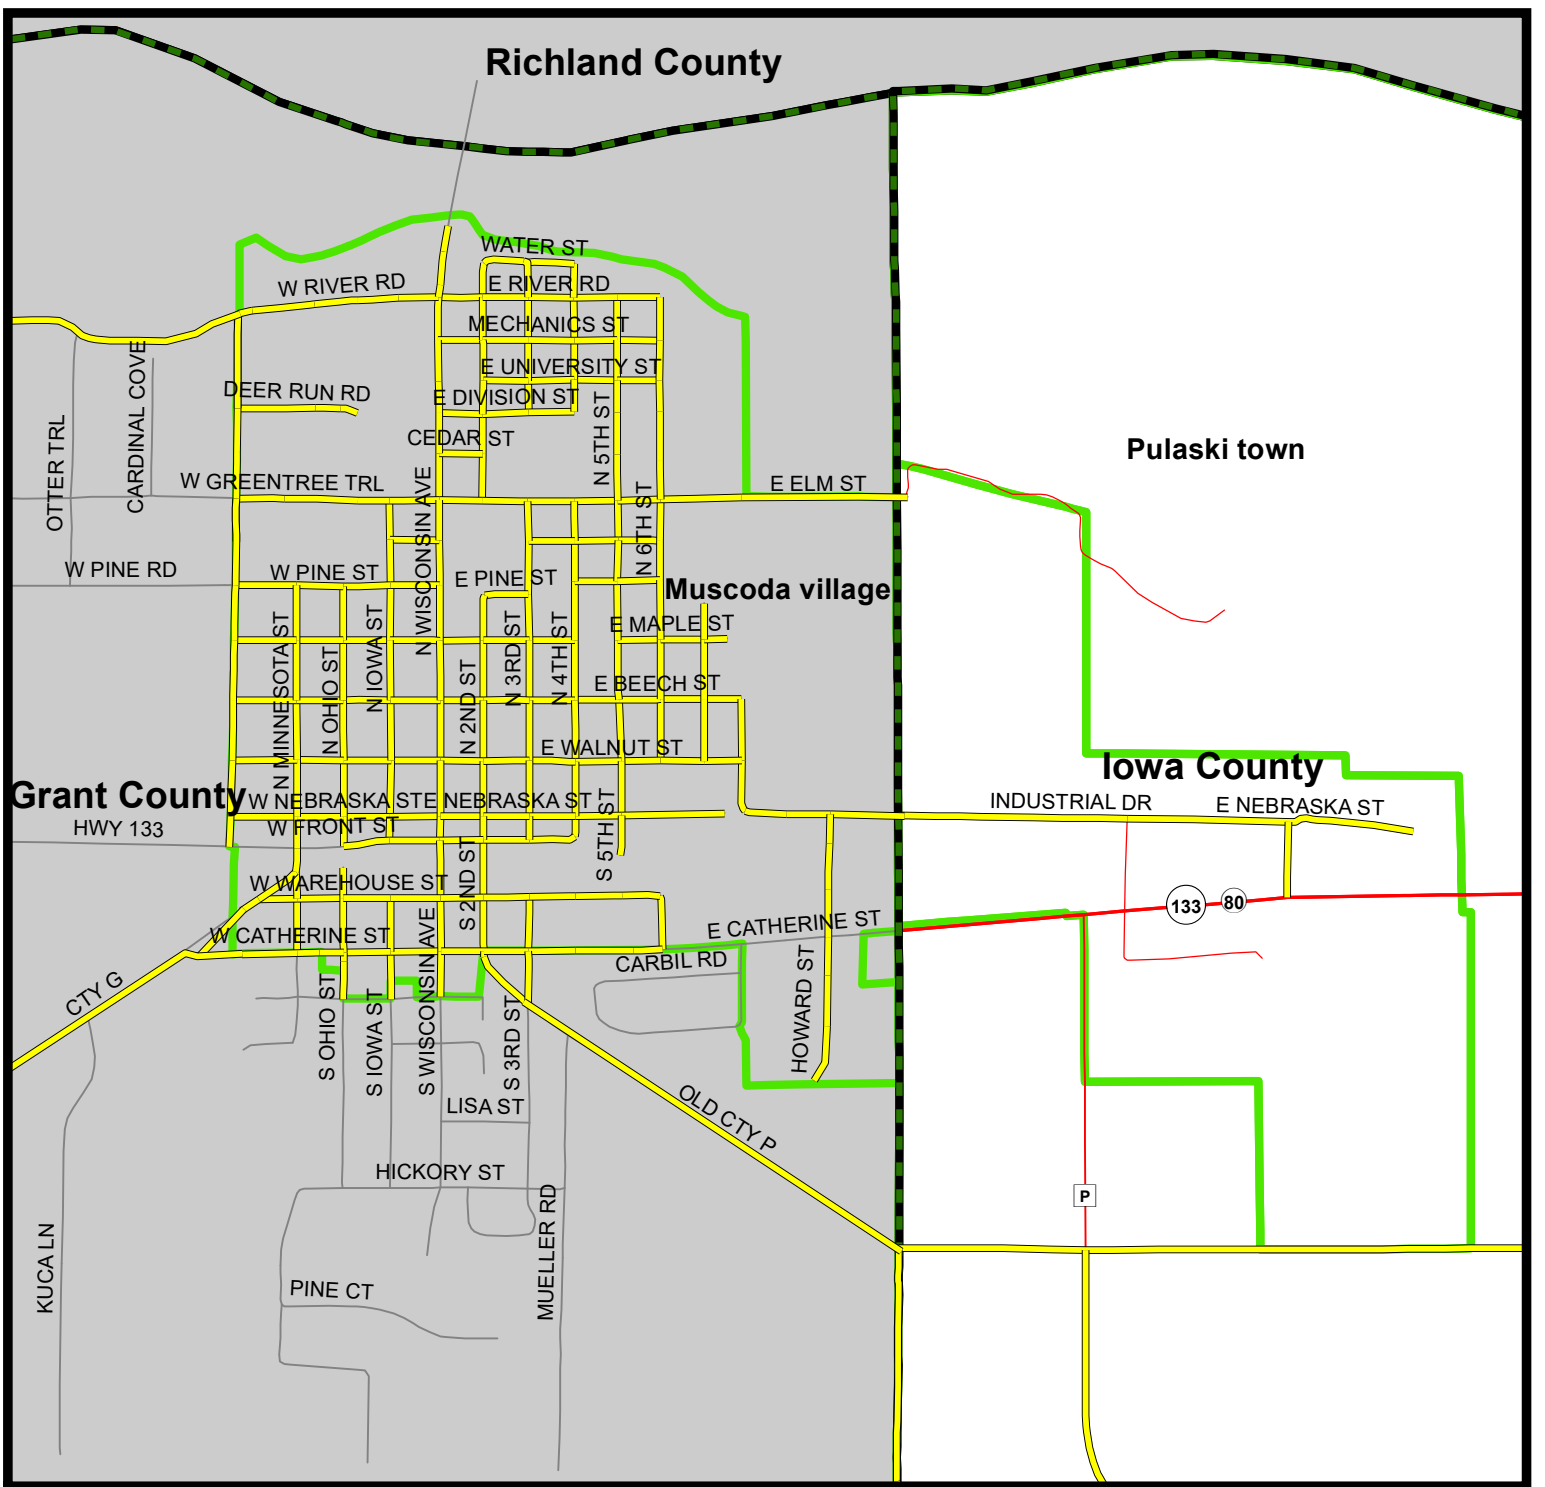

Legend

- ATV/UTV Routes Based on Municipal/County Ordinance
- ATV/UTV Trail (Cheese Country Trail)
- Non-Iowa County Roads (See Appropriate Local Ordinance)
- US Highways (ATV/UTV Prohibited)
- State Roads (ATV/UTV Prohibited)
- County Roads (ATV/UTV Prohibited)
- Local Roads (ATV/UTV Prohibited)
- Municipal Boundaries
- Iowa County Boundary
- Other County Boundaries
- Municipalities without approved ATV/UTV Routes

(Note: No state highways are routes outside of the village/city limits unless specifically noted on these maps)

Village of Muscoda Iowa County, WI

ATV/UTV Routes Map

Date Prepared: 2/20/2024

Sources: Iowa County Highway Commission (2024),
US Census Tigerline Shapefiles (2021)
Iowa County GIS Data (2021)

This map is not a survey of the actual boundary of any property this map depicts. This map is not a legally recorded map and is not intended to be one. SWWRPC is not responsible for any inaccuracies herein contained.

**SOUTHWESTERN WISCONSIN
REGIONAL PLANNING
COMMISSION**