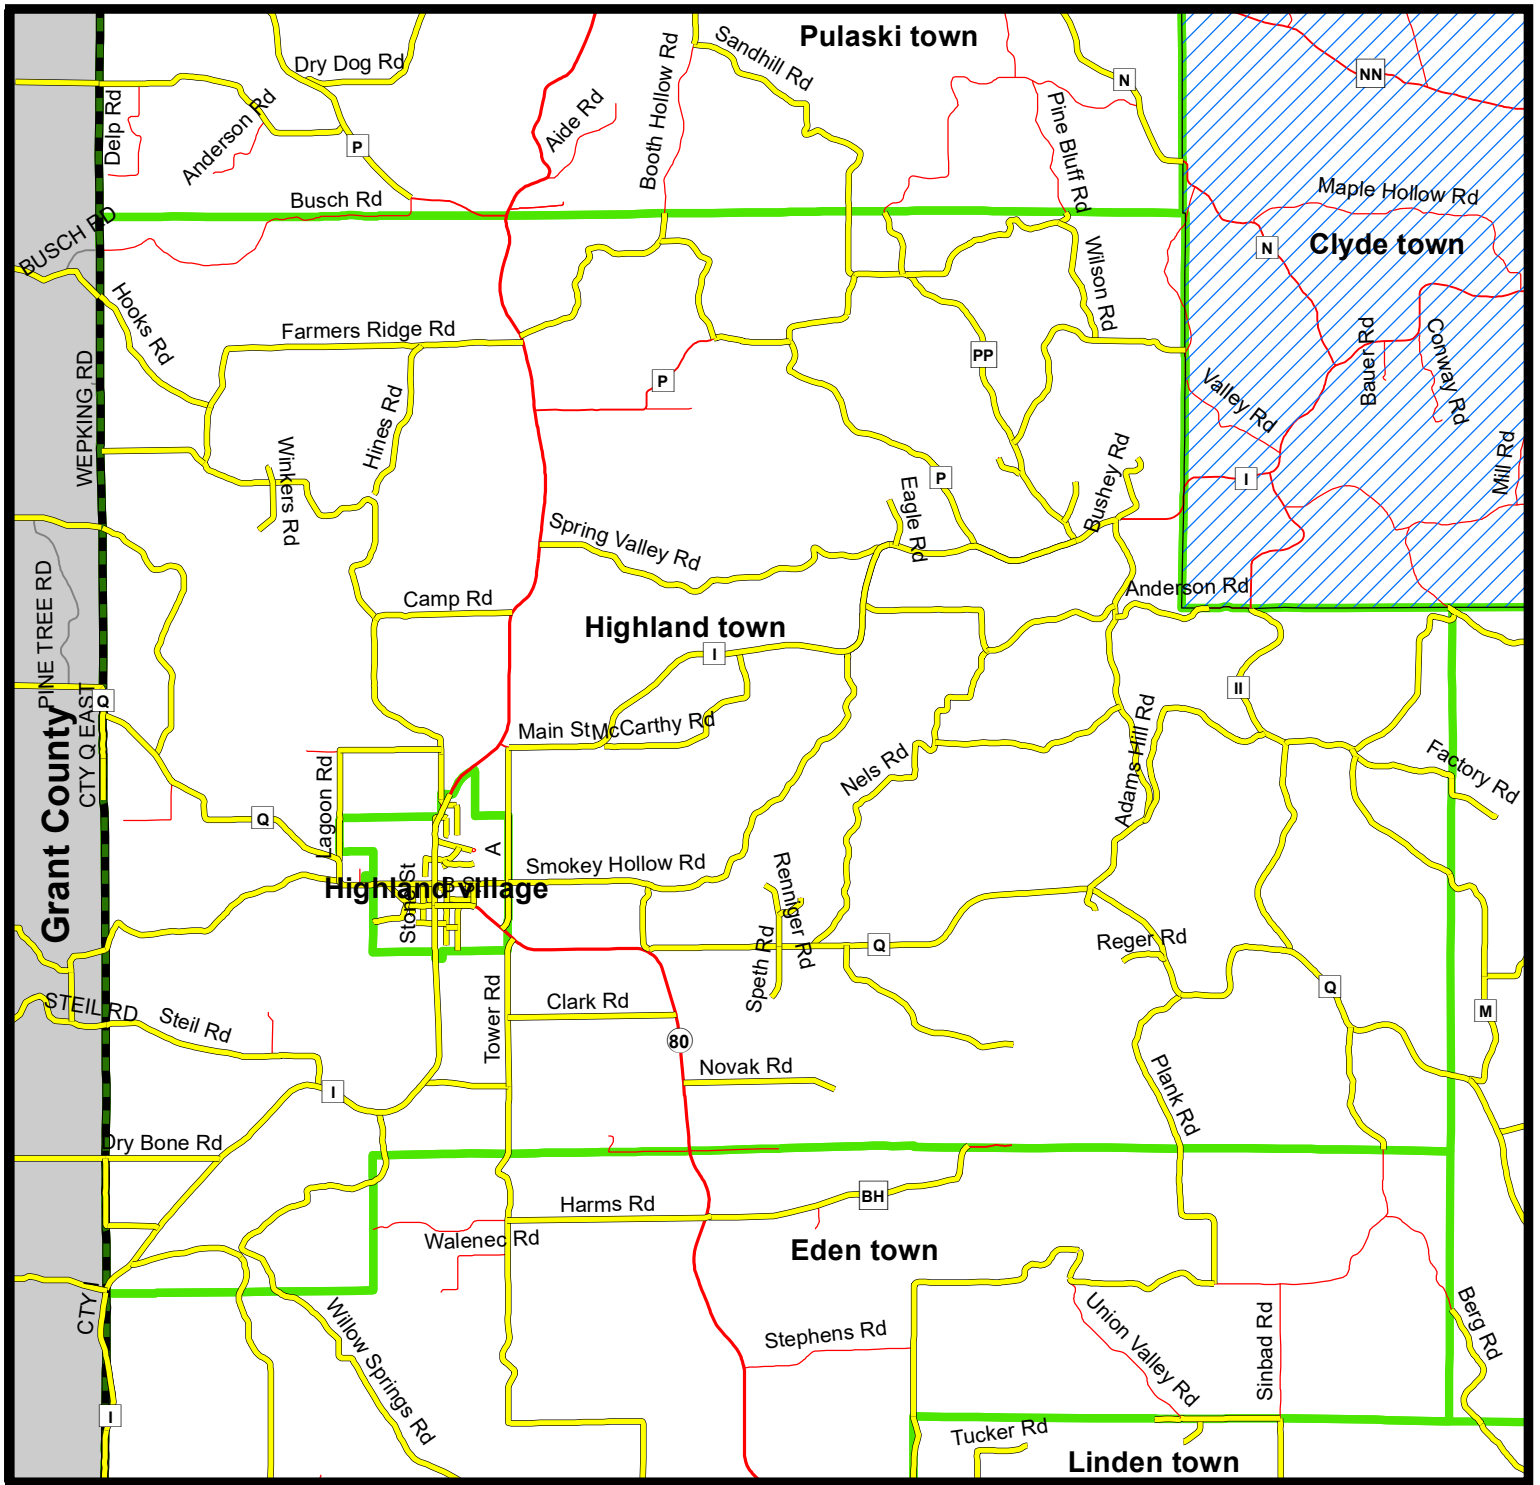

Legend

- ATV/UTV Routes Based on Municipal/County Ordinance
- ATV/UTV Trail (Cheese Country Trail)
- Non-Iowa County Roads (See Appropriate Local Ordinance)
- US Highways (ATV/UTV Prohibited)
- State Roads (ATV/UTV Prohibited)
- County Roads (ATV/UTV Prohibited)
- Local Roads (ATV/UTV Prohibited)
- Municipal Boundaries
- Iowa County Boundary
- Other County Boundaries
- Municipalities without approved ATV/UTV Routes

(Note: No state highways are routes outside of the village/city limits unless specifically noted on these maps)

**Town of Highland
Iowa County, WI**

ATV/UTV Routes Map

Date Prepared: 6/14/2024

Sources: Iowa County Highway Commission (2024),
US Census Tigerline Shapefiles (2021)
Iowa County GIS Data (2021)