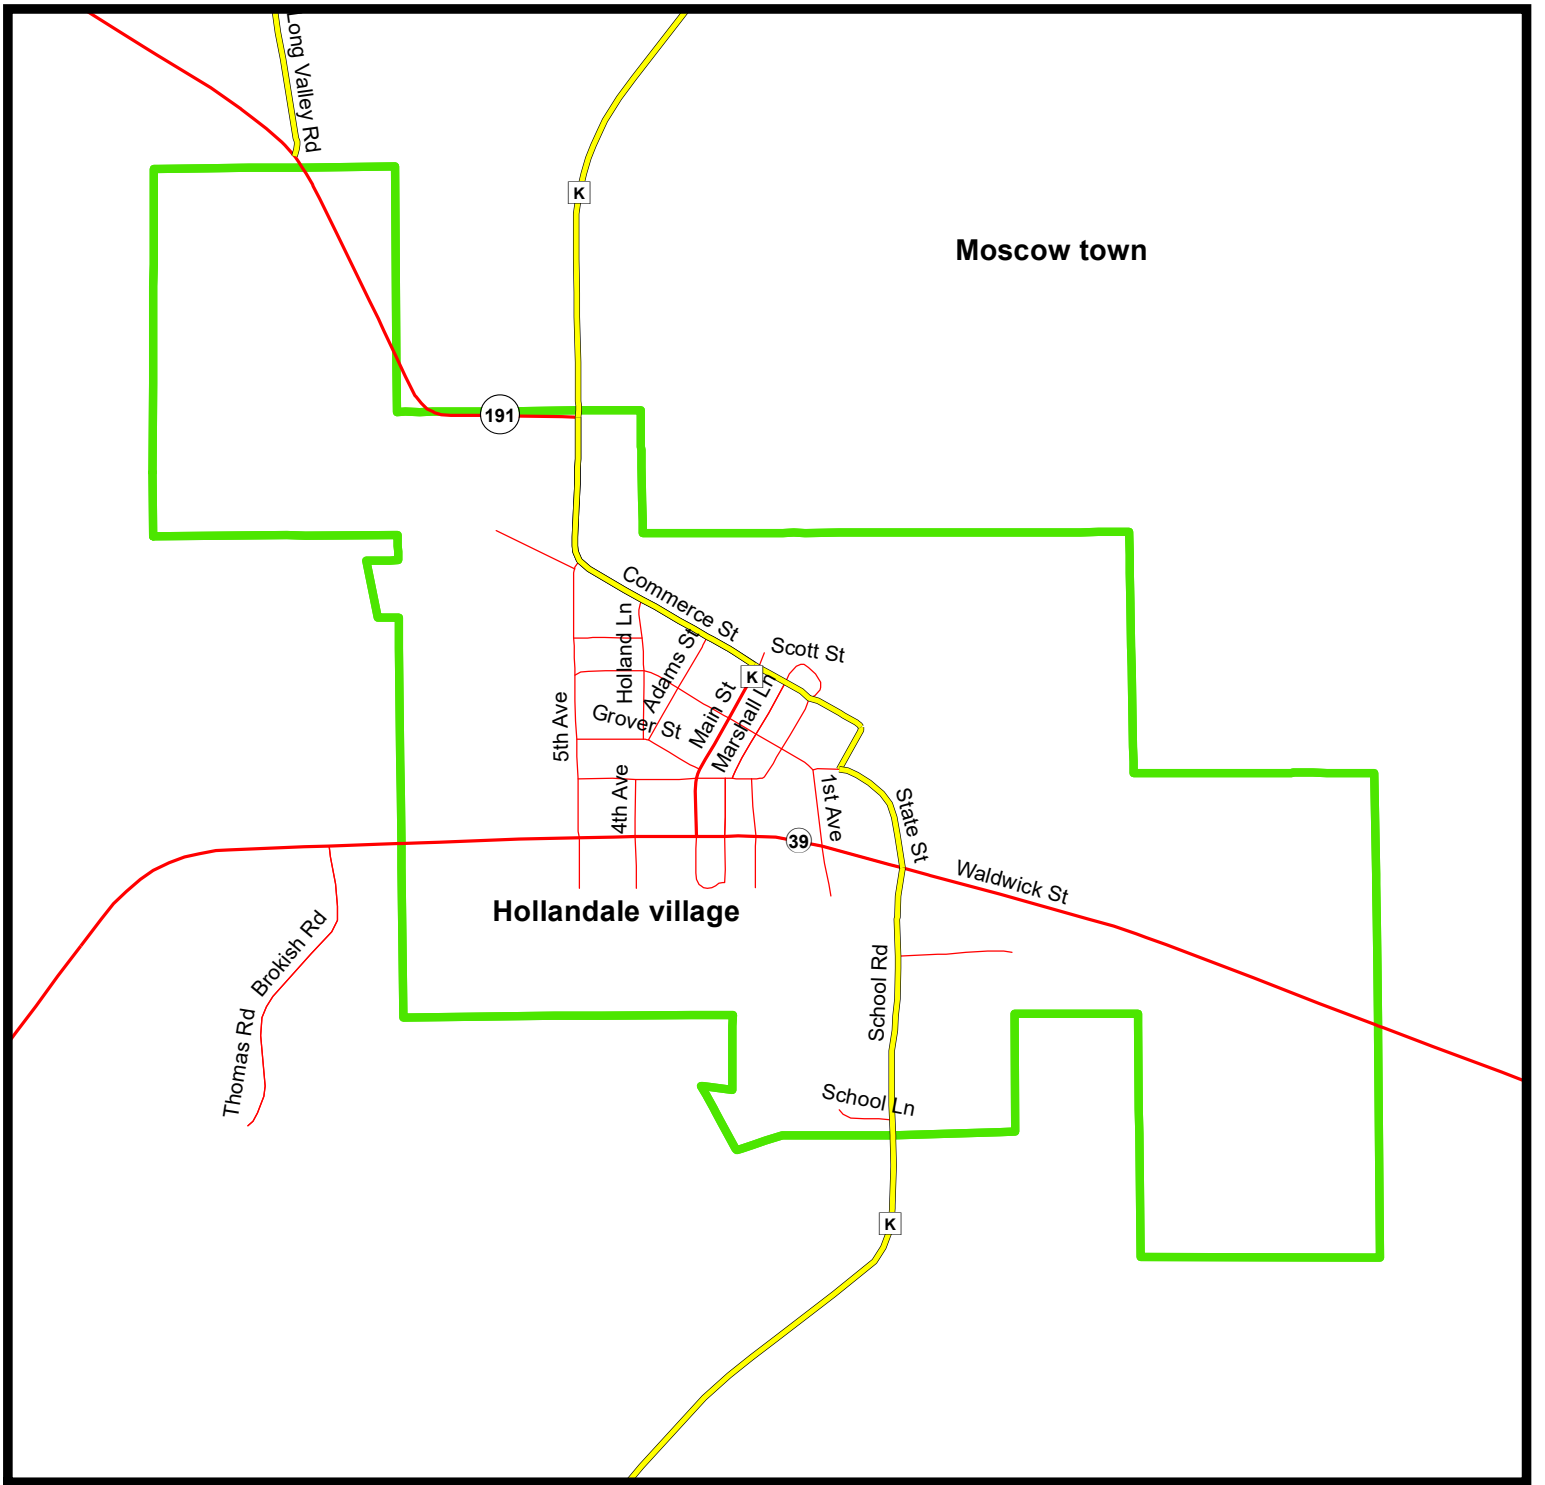

Legend

- ATV/UTV Routes Based on Municipal/County Ordinance
- ATV/UTV Trail (Cheese Country Trail)
- Non-Iowa County Roads (See Appropriate Local Ordinance)
- US Highways (ATV/UTV Prohibited)
- State Roads (ATV/UTV Prohibited)
- County Roads (ATV/UTV Prohibited)
- Local Roads (ATV/UTV Prohibited)
- Municipal Boundaries
- Iowa County Boundary
- Other County Boundaries
- Municipalities without approved ATV/UTV Routes

(Note: No state highways are routes outside of the village/city limits unless specifically noted on these maps)

**Village of Hollandale
Iowa County, WI**

ATV/UTV Routes Map

Date Prepared: 2/20/2024

Sources: Iowa County Highway Commission (2024),
US Census Tigerline Shapefiles (2021)
Iowa County GIS Data (2021)

This map is not a survey of the actual boundary of any property this map depicts. This map is not a legally recorded map and is not intended to be one. SWWRPC is not responsible for any inaccuracies herein contained.