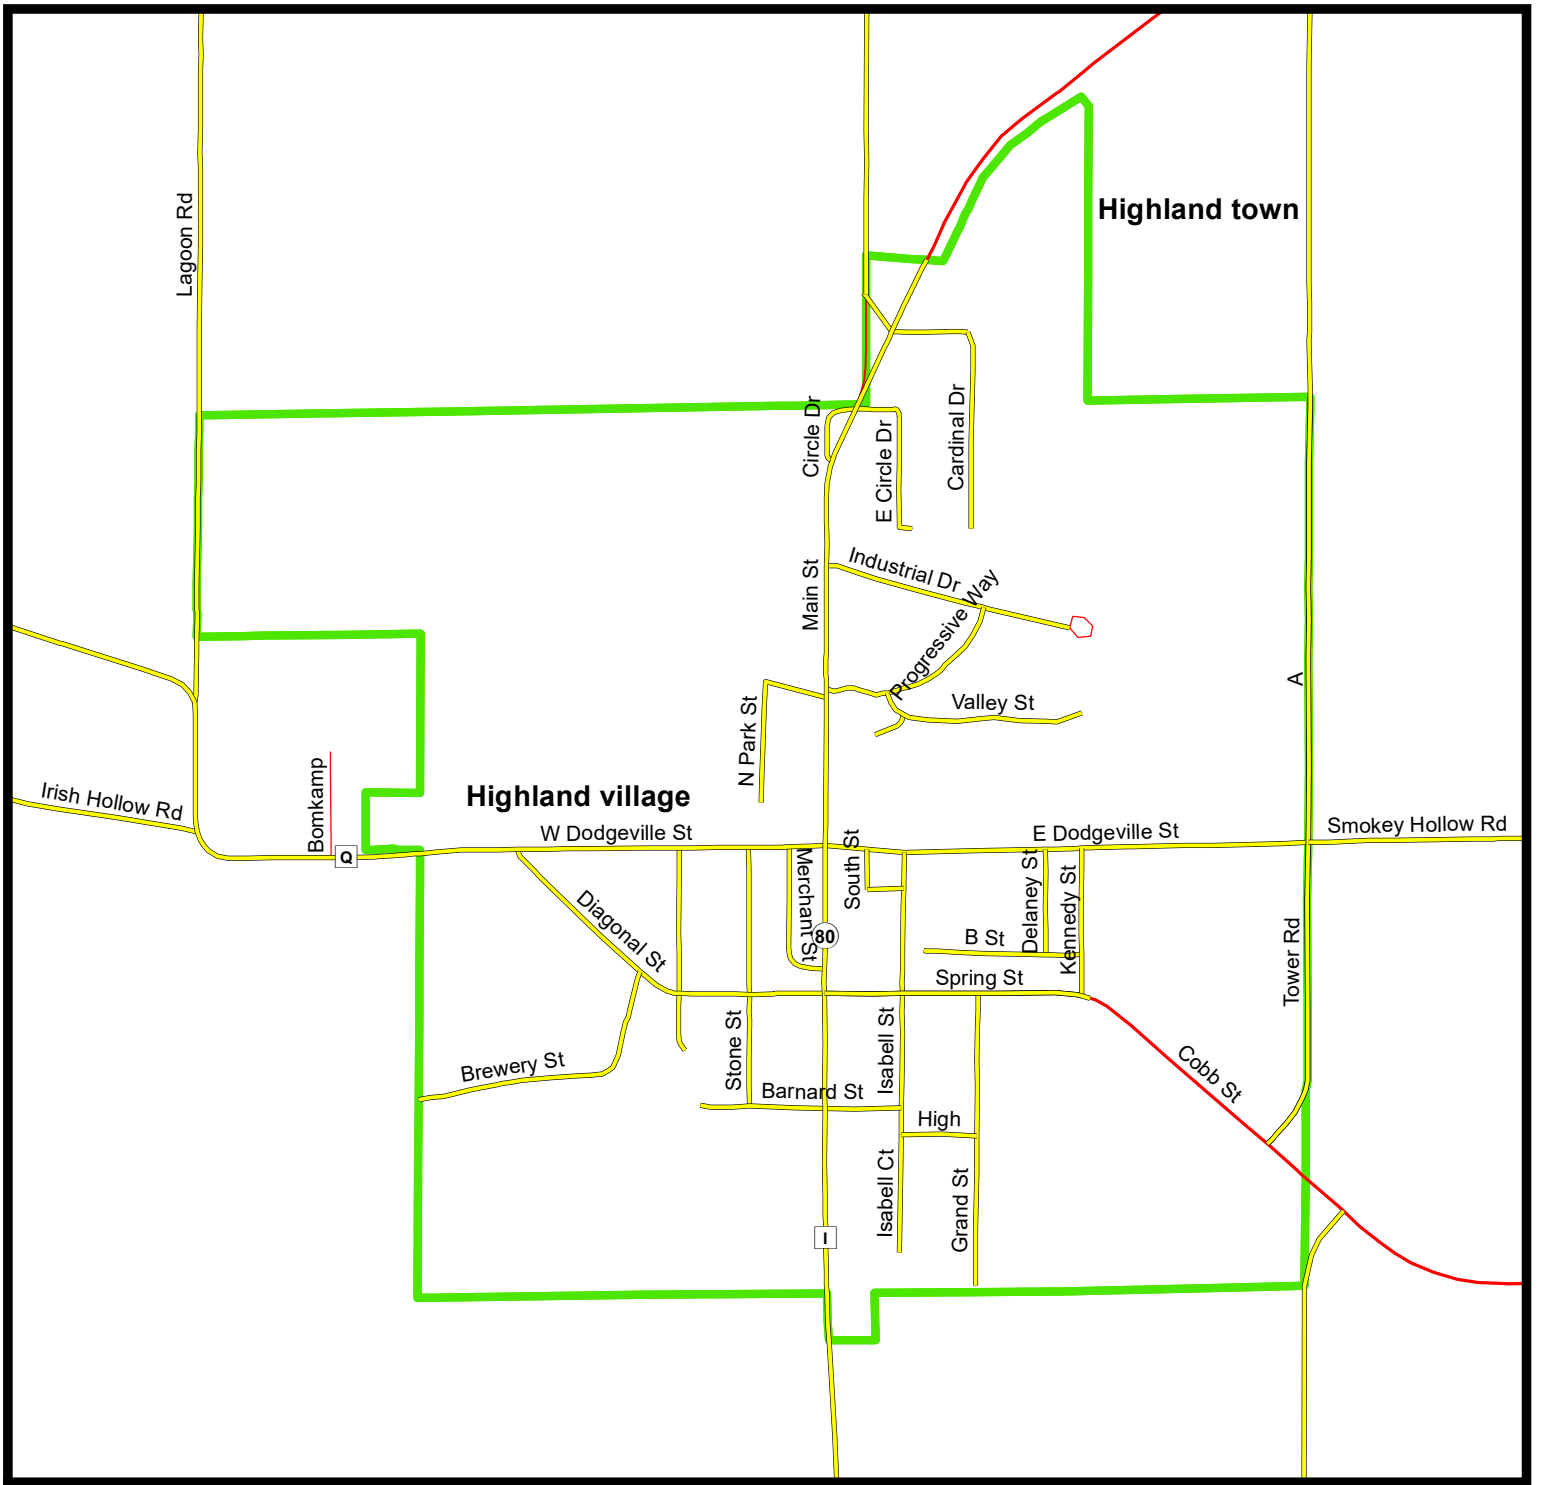

Legend

- ATV/UTV Routes Based on Municipal/County Ordinance
- ATV/UTV Trail (Cheese Country Trail)
- Non-Iowa County Roads (See Appropriate Local Ordinance)
- US Highways (ATV/UTV Prohibited)
- State Roads (ATV/UTV Prohibited)
- County Roads (ATV/UTV Prohibited)
- Local Roads (ATV/UTV Prohibited)
- Municipal Boundaries
- Iowa County Boundary
- Other County Boundaries
- Municipalities without approved ATV/UTV Routes

(Note: No state highways are routes outside of the village/city limits unless specifically noted on these maps)

**Village of Highland
Iowa County, WI**

ATV/UTV Routes Map

Date Prepared: 2/20/2024

Sources: Iowa County Highway Commission (2024),
US Census Tigerline Shapefiles (2021)
Iowa County GIS Data (2021)