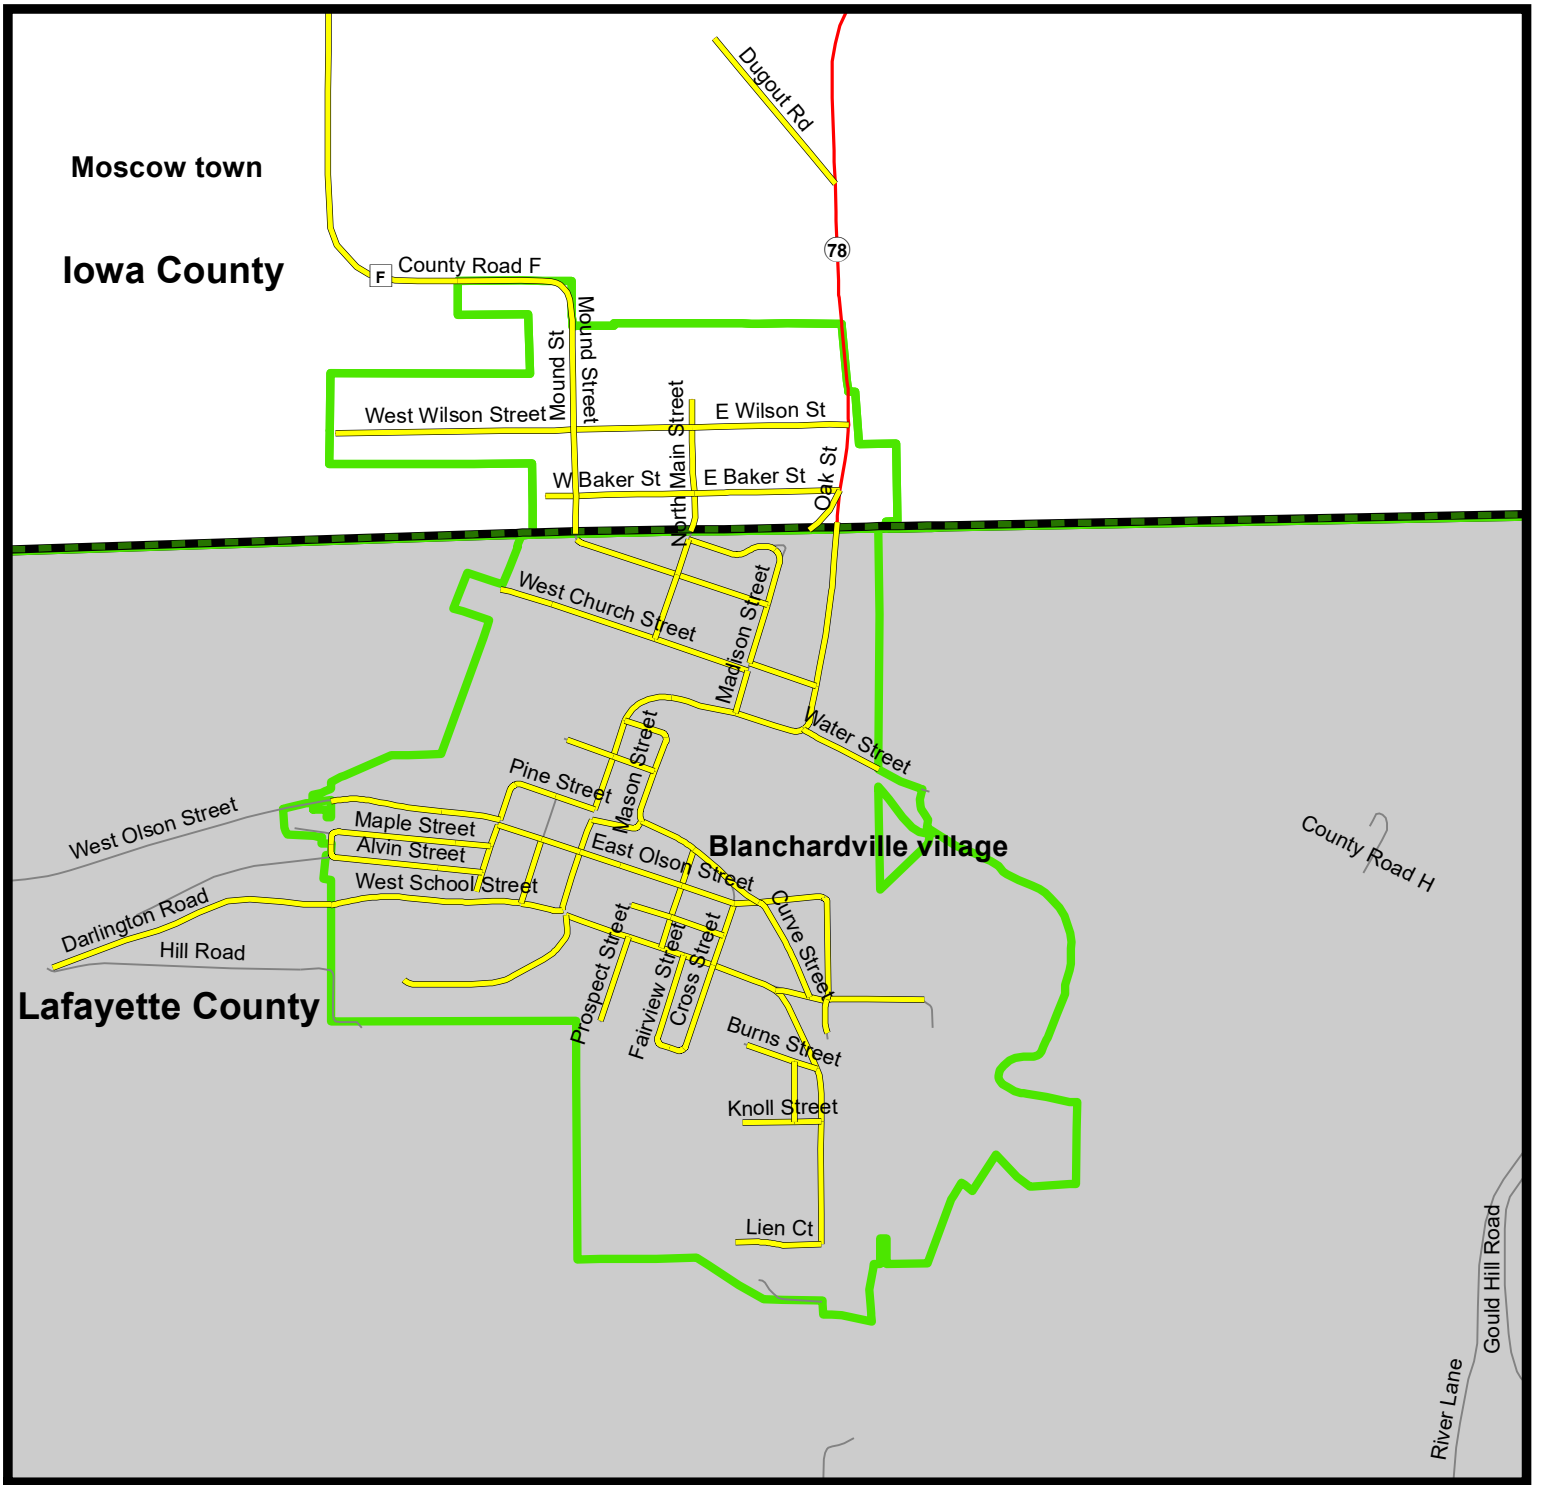

(Note: No state highways are routes outside of the village/city limits unless specifically noted on these maps)

Village of Avoca Iowa County, WI

ATV/UTV Routes Map

Date Prepared: 2/20/2024

Sources: Iowa County Highway Commission (2024),
US Census Tigerline Shapefiles (2021)
Iowa County GIS Data (2021)

Legend

- ATV/UTV Routes Based on Municipal/County Ordinance
- ATV/UTV Trail (Cheese Country Trail)
- Non-Iowa County Roads (See Appropriate Local Ordinance)
- US Highways (ATV/UTV Prohibited)
- State Roads (ATV/UTV Prohibited)
- County Roads (ATV/UTV Prohibited)
- Local Roads (ATV/UTV Prohibited)
- Municipal Boundaries
- Iowa County Boundary
- Other County Boundaries
- Municipalities without approved ATV/UTV Routes

(Note: No state highways are routes outside of the village/city limits unless specifically noted on these maps)

**Village of Barneveld
Iowa County, WI
ATV/UTV Routes Map**

Date Prepared: 2/20/2024

Sources: Iowa County Highway Commission (2024),
US Census Tigerline Shapefiles (2021)
Iowa County GIS Data (2021)

This map is not a survey of the actual boundary of any property this map depicts. This map is not a legally recorded map and is not intended to be one. SWWRPC is not responsible for any inaccuracies herein contained.