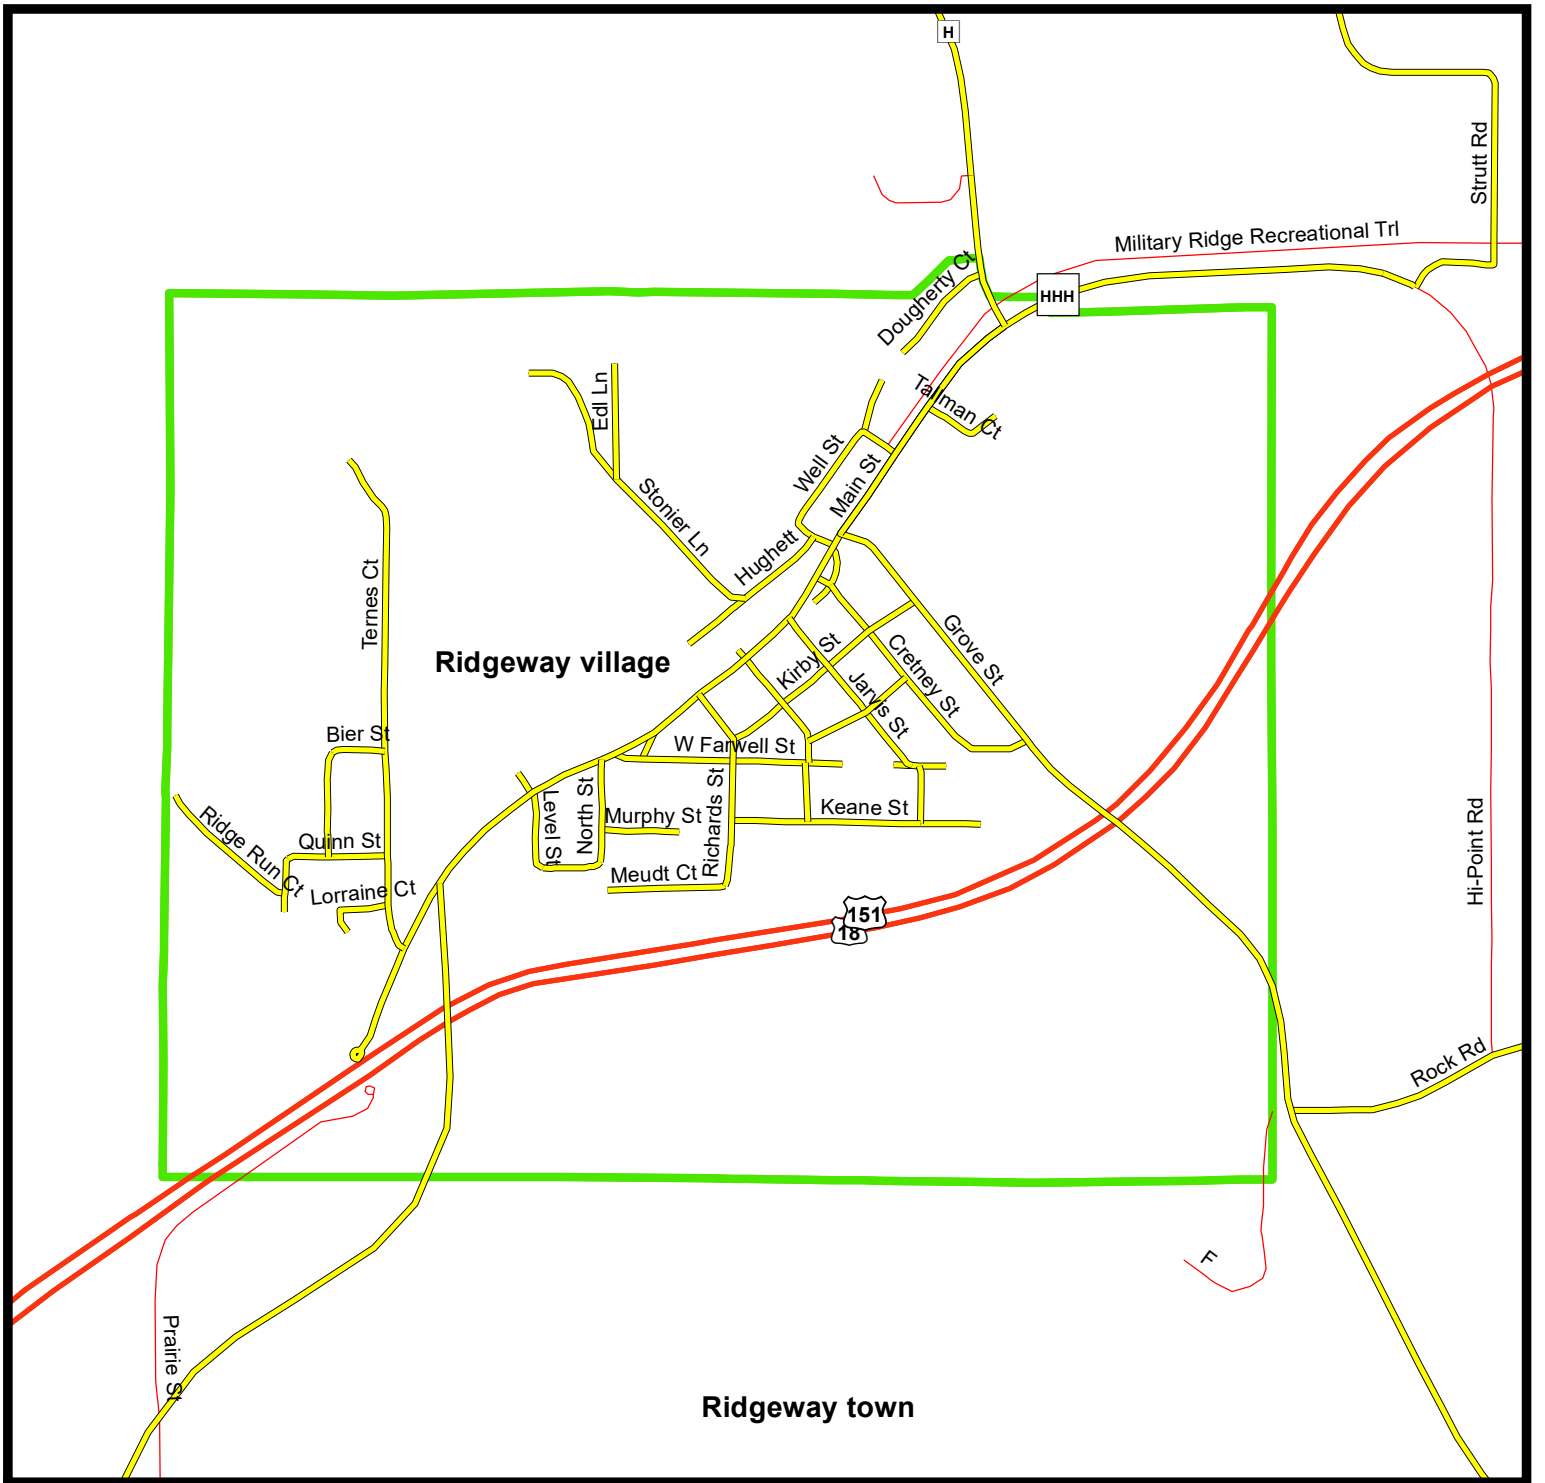

Legend

- ATV/UTV Routes Based on Municipal/County Ordinance
- ATV/UTV Trail (Cheese Country Trail)
- Non-Iowa County Roads (See Appropriate Local Ordinance)
- US Highways (ATV/UTV Prohibited)
- State Roads (ATV/UTV Prohibited)
- County Roads (ATV/UTV Prohibited)
- Local Roads (ATV/UTV Prohibited)
- Municipal Boundaries
- Iowa County Boundary
- Other County Boundaries
- Municipalities without approved ATV/UTV Routes

(Note: No state highways are routes outside of the village/city limits unless specifically noted on these maps)

**Village of Ridgeway
Iowa County, WI**

ATV/UTV Routes Map

Date Prepared: 2/20/2024

Sources: Iowa County Highway Commission (2024),
US Census Tigerline Shapefiles (2021)
Iowa County GIS Data (2021)

This map is not a survey of the actual boundary of any property this map depicts. This map is not a legally recorded map and is not intended to be one. SWWRPC is not responsible for any inaccuracies herein contained.