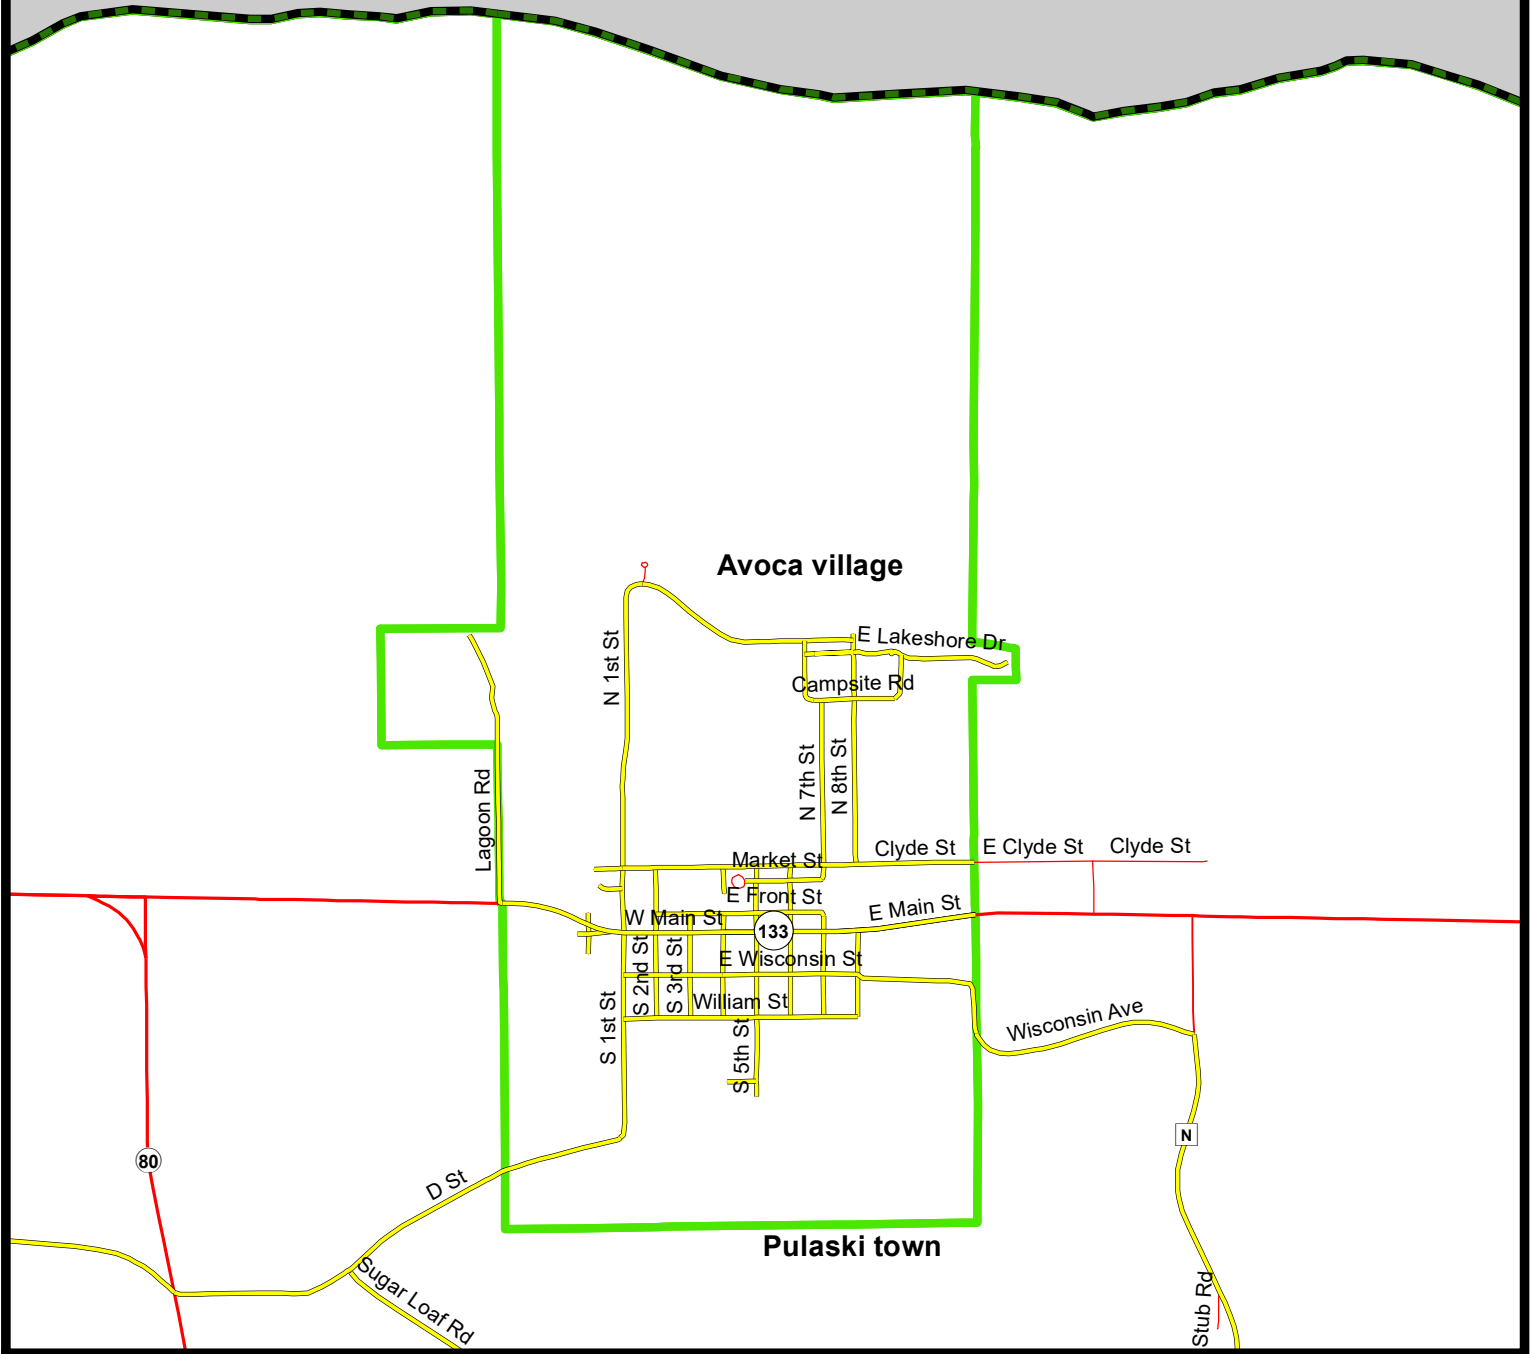

(Note: No state highways are routes outside of the village/city limits unless specifically noted on these maps)

**Village of Arena
Iowa County, WI**

ATV/UTV Routes Map

Date Prepared: 2/20/2024

Sources: Iowa County Highway Commission (2024),
US Census Tigerline Shapefiles (2021)
Iowa County GIS Data (2021)

This map is not a survey of the actual boundary of any property this map depicts. This map is not a legally recorded map and is not intended to be one. SWWRPC is not responsible for any inaccuracies herein contained.

Richland County

Avoca village

Pulaski town

Legend

- ATV/UTV Routes Based on Municipal/County Ordinance
- ATV/UTV Trail (Cheese Country Trail)
- Non-Iowa County Roads (See Appropriate Local Ordinance)
- US Highways (ATV/UTV Prohibited)
- State Roads (ATV/UTV Prohibited)
- County Roads (ATV/UTV Prohibited)
- Local Roads (ATV/UTV Prohibited)
- Municipal Boundaries
- Iowa County Boundary
- Other County Boundaries
- Municipalities without approved ATV/UTV Routes

(Note: No state highways are routes outside of the village/city limits unless specifically noted on these maps)

Village of Avoca Iowa County, WI

ATV/UTV Routes Map

Date Prepared: 2/20/2024

Sources: Iowa County Highway Commission (2024),
US Census Tigerline Shapefiles (2021)
Iowa County GIS Data (2021)