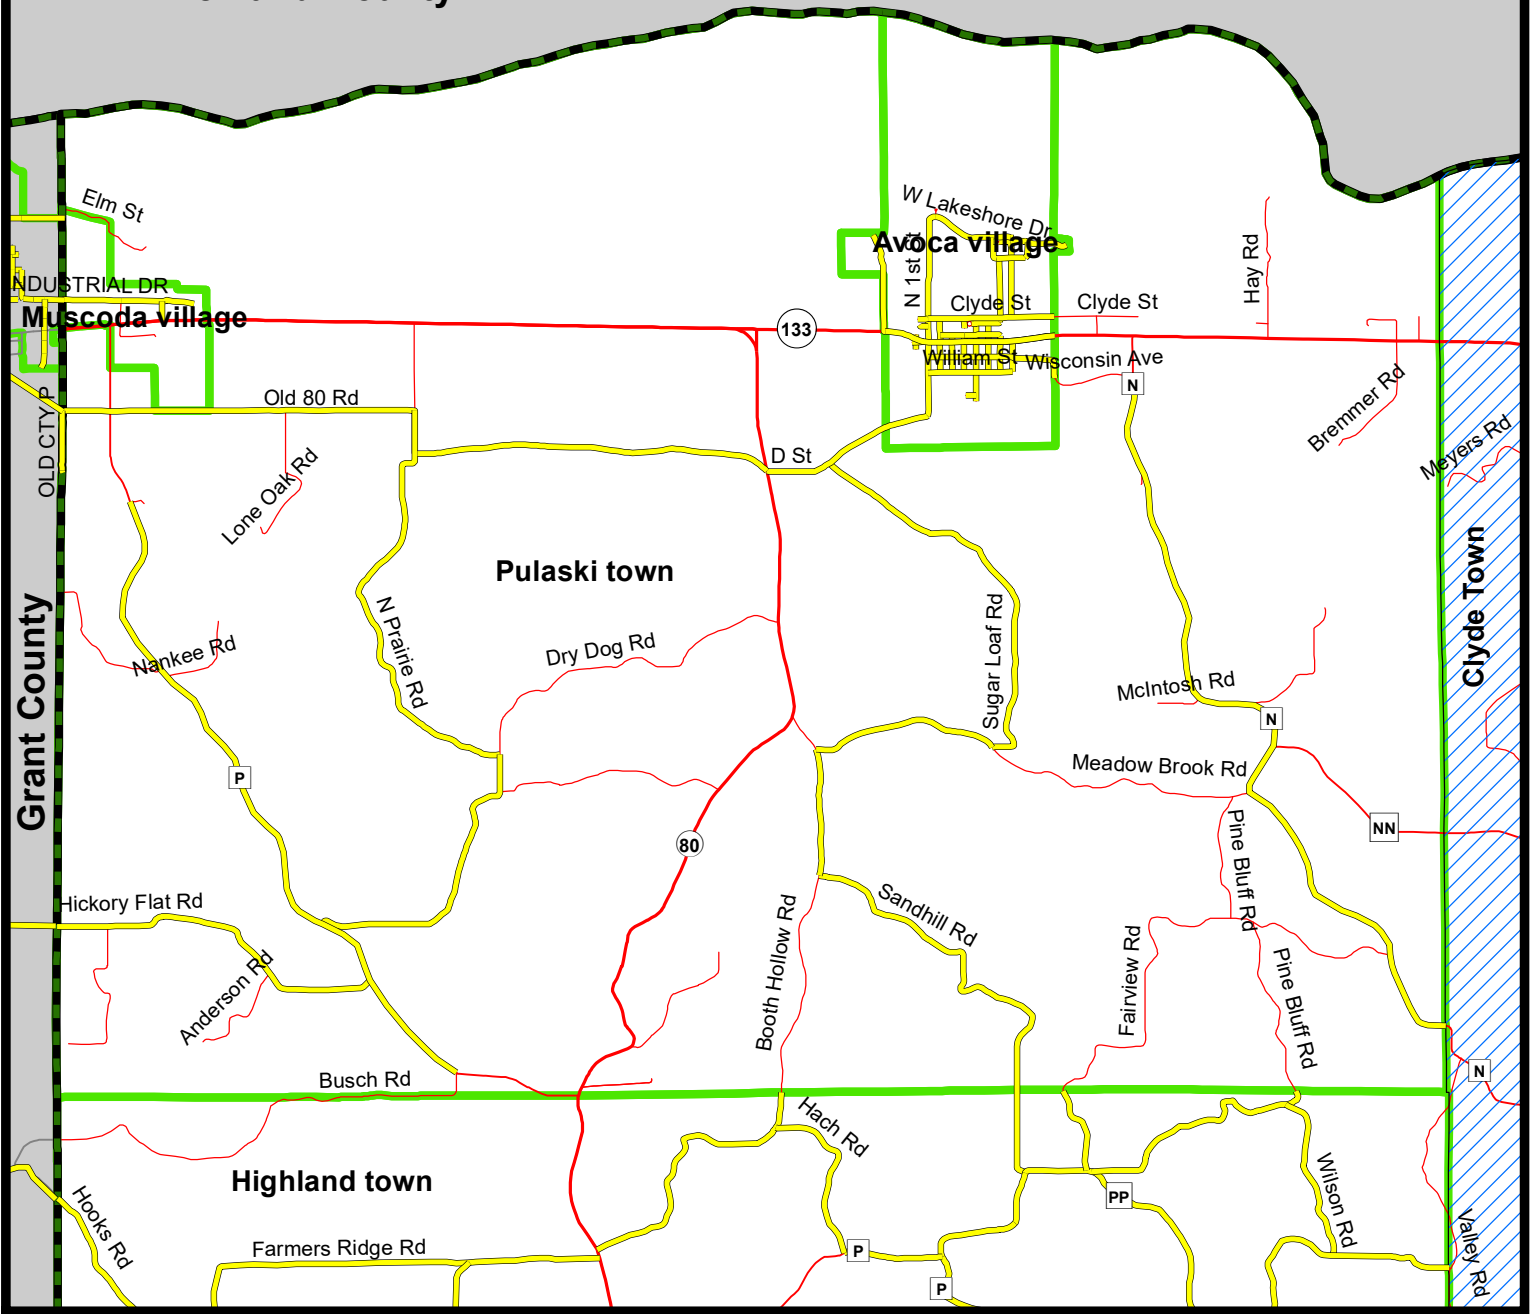

Richland County

Legend

- ATV/UTV Routes Based on Municipal/County Ordinance
- ATV/UTV Trail (Cheese Country Trail)
- Non-Iowa County Roads (See Appropriate Local Ordinance)
- US Highways (ATV/UTV Prohibited)
- State Roads (ATV/UTV Prohibited)
- County Roads (ATV/UTV Prohibited)
- Local Roads (ATV/UTV Prohibited)
- Municipal Boundaries
- Iowa County Boundary
- Other County Boundaries
- Municipalities without approved ATV/UTV Routes

(Note: No state highways are routes outside of the village/city limits unless specifically noted on these maps)

Town of Pulaski Iowa County, WI

ATV/UTV Routes Map

Date Prepared: 6/14/2024

Sources: Iowa County Highway Commission (2024),
US Census Tigerline Shapefiles (2021)
Iowa County GIS Data (2021)

This map is not a survey of the actual boundary of any property this map depicts. This map is not a legally recorded map and is not intended to be one. SWWRPC is not responsible for any inaccuracies herein contained.