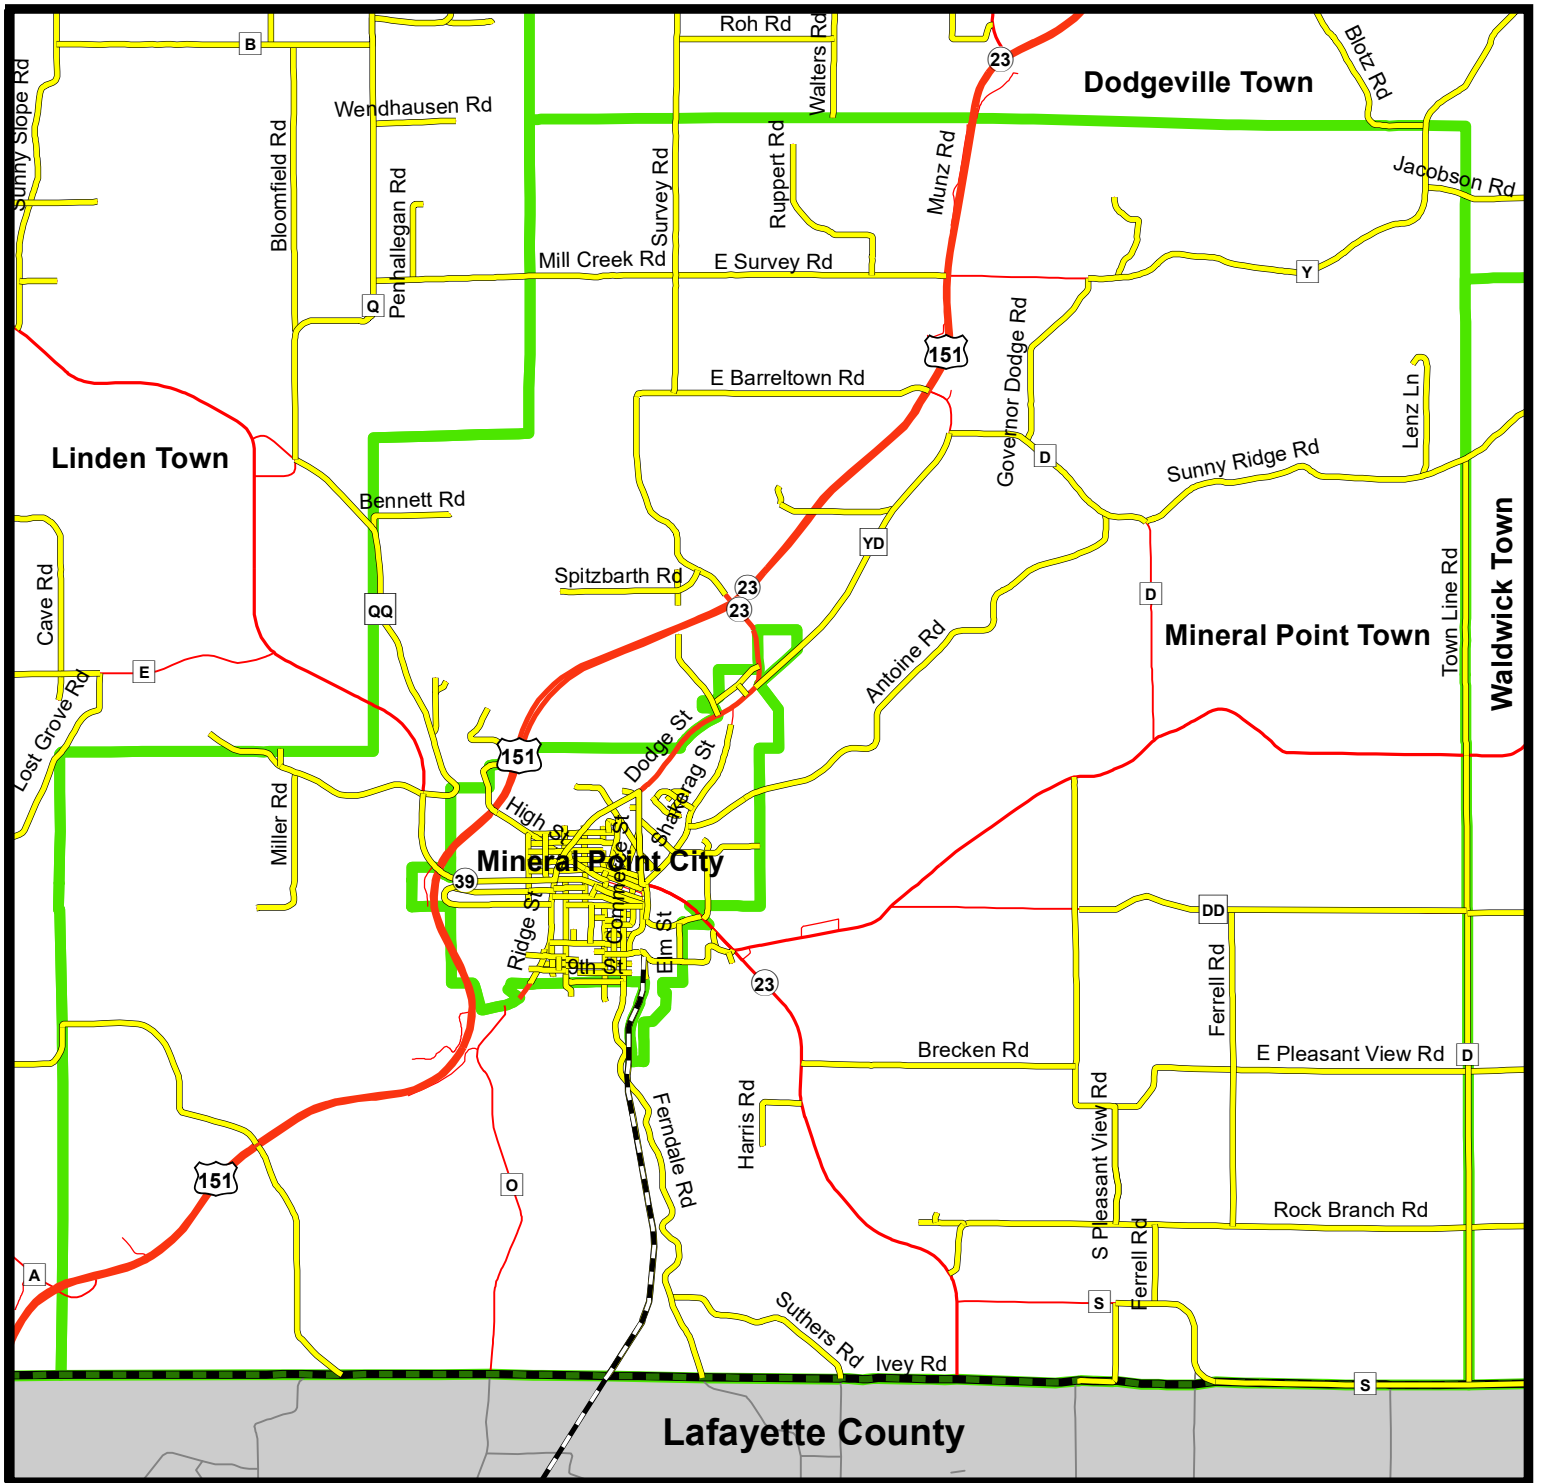

Legend

- ATV/UTV Routes Based on Municipal/County Ordinance
- ATV/UTV Trail (Cheese Country Trail)
- Non-Iowa County Roads (See Appropriate Local Ordinance)
- US Highways (ATV/UTV Prohibited)
- State Roads (ATV/UTV Prohibited)
- County Roads (ATV/UTV Prohibited)
- Local Roads (ATV/UTV Prohibited)
- Municipal Boundaries
- Iowa County Boundary
- Other County Boundaries
- Municipalities without approved ATV/UTV Routes

(Note: No state highways are routes outside of the village/city limits unless specifically noted on these maps)

**Town of Mineral Point
Iowa County, WI
ATV/UTV Routes Map**

Date Prepared: 2/20/2024

Sources: Iowa County Highway Commission (2024),
US Census Tigerline Shapefiles (2021)
Iowa County GIS Data (2021)

This map is not a survey of the actual boundary of any property this map depicts. This map is not a legally recorded map and is not intended to be one. SWWRPC is not responsible for any inaccuracies herein contained.